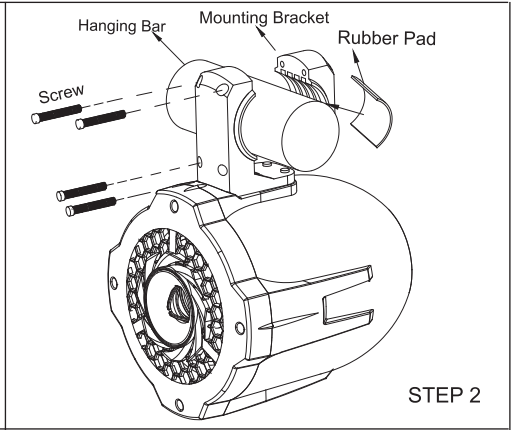

CADENCE

SWB65W

6.5" 2-Way Wakeboard
Tower Speaker(White Color)

SWB65B

6.5" 2-Way Wakeboard
Tower Speaker(Black Color)

SEAQUA
MARINE AUDIO

INSTALLATION MANUAL

INSTALLATION INSTRUCTIONS:

WIRING:

DIMENSIONS:

6.5" 2-WAY WAKEBOARD TOWER SPEAKER

- FULLY MARINIZED FOR USE IN SALT & FRESH WATER CONDITIONS
- COMPLETELY WATER/RUST PROOF
- 100 WATTS RMS / 200 WATTS MAX POWER
- 6.5" INJECTED POLYPROPYLENE CONE WITH BUTYL RUBBER SURROUND
- 1.25" HIGH TEMPERATURE VOICE COIL
- HIGH SENSITIVITY 1" HORN LOADED BRIDGE MOUNTED TWEETER
- FREQUENCY RESPONSE: 65HZ-23KHZ
- SENSITIVITY: 91dB (1W/1M)
- SYSTEM IMPEDANCE: 4 OHMS
- INCLUDES ONE SPEAKER AND MOUNTING HARDWARE