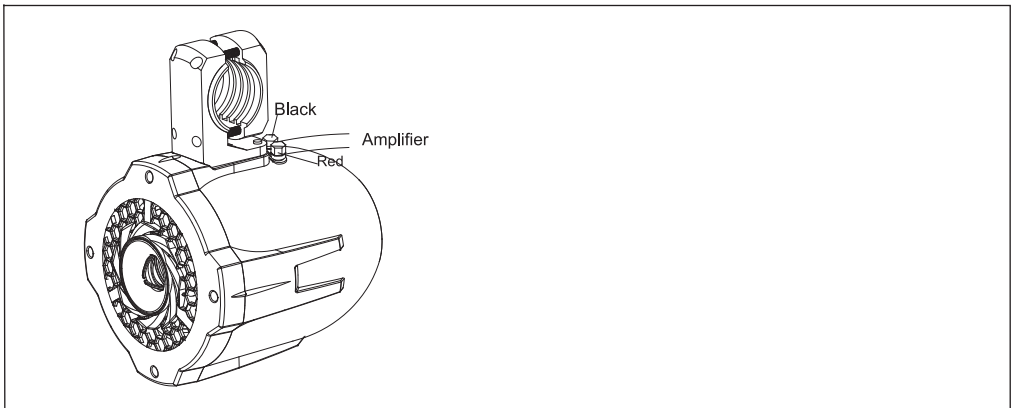

CADENCE

SWB65W

6.5" 2-Way Wakeboard
Tower Speaker(White Color)

SWB65B

6.5" 2-Way Wakeboard
Tower Speaker(Black Color)

SEAQUA
MARINE AUDIO

INSTALLATION MANUAL

INSTALLATION INSTRUCTIONS:

WIRING:

DIMENSIONS:

6.5" 2-WAY WAKEBOARD TOWER SPEAKER

- FULLY MARINIZED FOR USE IN SALT & FRESH WATER CONDITIONS
- COMPLETELY WATER/RUST PROOF
- 100 WATTS RMS / 200 WATTS MAX POWER
- 6.5" INJECTED POLYPROPYLENE CONE WITH BUTYL RUBBER SURROUND
- 1.25" HIGH TEMPERATURE VOICE COIL
- HIGH SENSITIVITY 1" HORN LOADED BRIDGE MOUNTED TWEETER
- FREQUENCY RESPONSE: 65HZ-23KHZ
- SENSITIVITY: 91dB (1W/1M)
- SYSTEM IMPEDANCE: 4 OHMS
- INCLUDES ONE SPEAKER AND MOUNTING HARDWARE