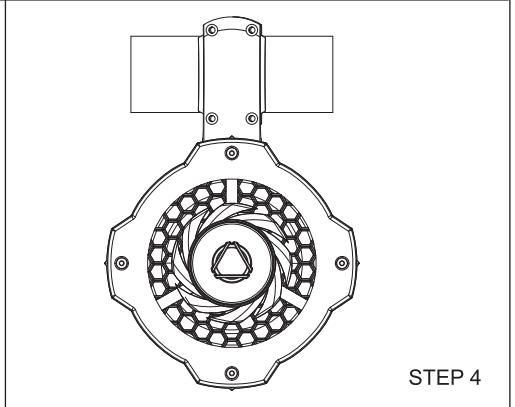

CADENCE

SWB65W

6.5" 2-Way Wakeboard
Tower Speaker(White Color)

SWB65B

6.5" 2-Way Wakeboard
Tower Speaker(Black Color)

SEAQUA
MARINE AUDIO

INSTALLATION MANUAL

INSTALLATION INSTRUCTIONS:

WIRING:

DIMENSIONS:

6.5" 2-WAY WAKEBOARD TOWER SPEAKER

- FULLY MARINIZED FOR USE IN SALT & FRESH WATER CONDITIONS
- COMPLETELY WATER/RUST PROOF
- 100 WATTS RMS / 200 WATTS MAX POWER
- 6.5" INJECTED POLYPROPYLENE CONE WITH BUTYL RUBBER SURROUND
- 1.25" HIGH TEMPERATURE VOICE COIL
- HIGH SENSITIVITY 1" HORN LOADED BRIDGE MOUNTED TWEETER
- FREQUENCY RESPONSE: 65HZ-23KHZ
- SENSITIVITY: 91dB (1W/1M)
- SYSTEM IMPEDANCE: 4 OHMS
- INCLUDES ONE SPEAKER AND MOUNTING HARDWARE