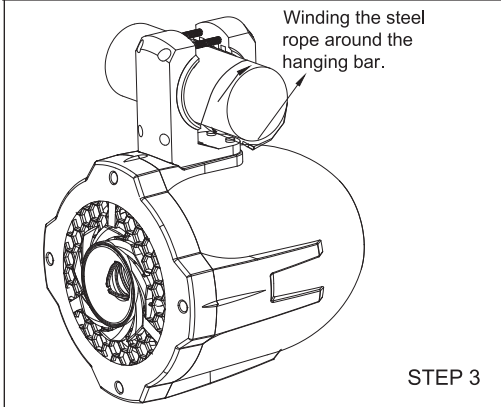

CADENCE

SWB65W

6.5" 2-Way Wakeboard
Tower Speaker(White Color)

SWB65B

6.5" 2-Way Wakeboard
Tower Speaker(Black Color)

SEAQUA
MARINE AUDIO

INSTALLATION MANUAL

INSTALLATION INSTRUCTIONS:

WIRING:

DIMENSIONS:

6.5" 2-WAY WAKEBOARD TOWER SPEAKER

- FULLY MARINIZED FOR USE IN SALT & FRESH WATER CONDITIONS
- COMPLETELY WATER/RUST PROOF
- 100 WATTS RMS / 200 WATTS MAX POWER
- 6.5" INJECTED POLYPROPYLENE CONE WITH BUTYL RUBBER SURROUND
- 1.25" HIGH TEMPERATURE VOICE COIL
- HIGH SENSITIVITY 1" HORN LOADED BRIDGE MOUNTED TWEETER
- FREQUENCY RESPONSE: 65HZ-23KHZ
- SENSITIVITY: 91dB (1W/1M)
- SYSTEM IMPEDANCE: 4 OHMS
- INCLUDES ONE SPEAKER AND MOUNTING HARDWARE