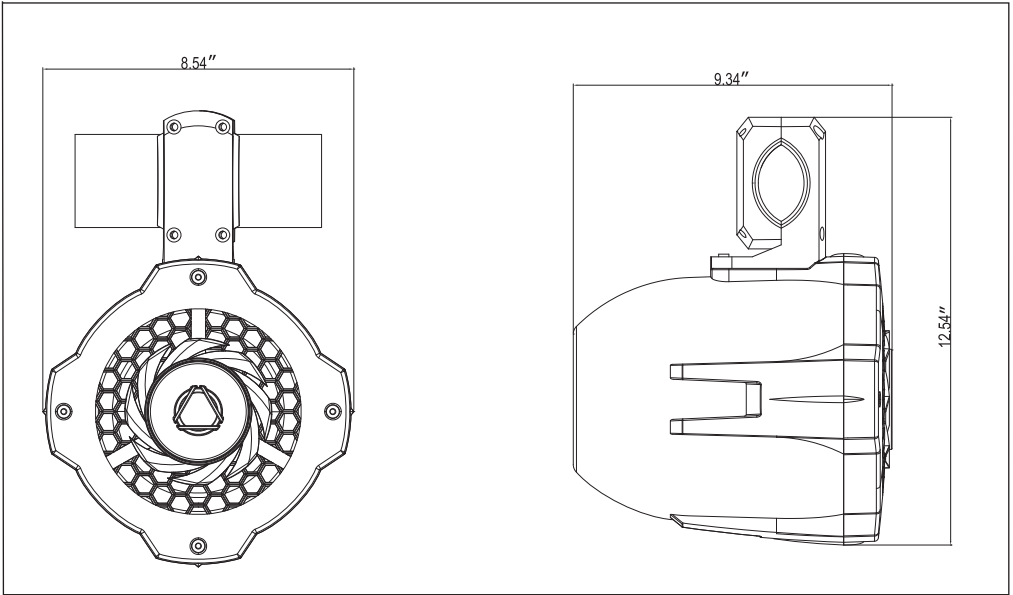

CADENCE

SWB65W

6.5" 2-Way Wakeboard
Tower Speaker(White Color)

SWB65B

6.5" 2-Way Wakeboard
Tower Speaker(Black Color)

SEAQUA
MARINE AUDIO

INSTALLATION MANUAL

INSTALLATION INSTRUCTIONS:

WIRING:

DIMENSIONS:

6.5" 2-WAY WAKEBOARD TOWER SPEAKER

- FULLY MARINIZED FOR USE IN SALT & FRESH WATER CONDITIONS
- COMPLETELY WATER/RUST PROOF
- 100 WATTS RMS / 200 WATTS MAX POWER
- 6.5" INJECTED POLYPROPYLENE CONE WITH BUTYL RUBBER SURROUND
- 1.25" HIGH TEMPERATURE VOICE COIL
- HIGH SENSITIVITY 1" HORN LOADED BRIDGE MOUNTED TWEETER
- FREQUENCY RESPONSE: 65HZ-23KHZ
- SENSITIVITY: 91dB (1W/1M)
- SYSTEM IMPEDANCE: 4 OHMS
- INCLUDES ONE SPEAKER AND MOUNTING HARDWARE