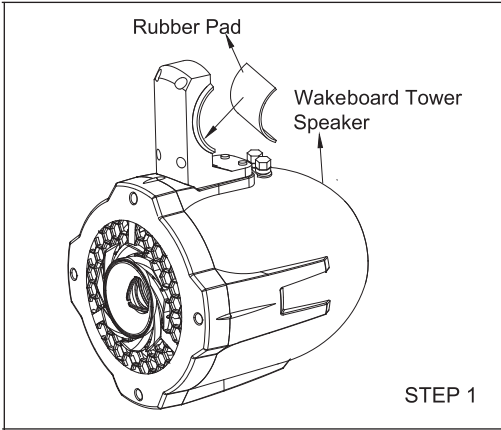

CADENCE

SWB65W

6.5" 2-Way Wakeboard
Tower Speaker(White Color)

SWB65B

6.5" 2-Way Wakeboard
Tower Speaker(Black Color)

SEAQUA
MARINE AUDIO

INSTALLATION MANUAL

INSTALLATION INSTRUCTIONS:

WIRING:

DIMENSIONS:

6.5" 2-WAY WAKEBOARD TOWER SPEAKER

- FULLY MARINIZED FOR USE IN SALT & FRESH WATER CONDITIONS
- COMPLETELY WATER/RUST PROOF
- 100 WATTS RMS / 200 WATTS MAX POWER
- 6.5" INJECTED POLYPROPYLENE CONE WITH BUTYL RUBBER SURROUND
- 1.25" HIGH TEMPERATURE VOICE COIL
- HIGH SENSITIVITY 1" HORN LOADED BRIDGE MOUNTED TWEETER
- FREQUENCY RESPONSE: 65HZ-23KHZ
- SENSITIVITY: 91dB (1W/1M)
- SYSTEM IMPEDANCE: 4 OHMS
- INCLUDES ONE SPEAKER AND MOUNTING HARDWARE