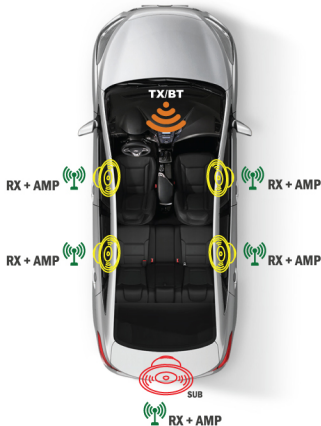

With the super small size, the **CADENZA**'s wireless Hi-Fi Audio Kit is perfect to fit in car, marine, home, or public audio systems.

Perfect choice for car audio system, Go Cable-Free!

Use the **CADENZA** wireless Hi-Fi Audio Kit to replace the cable runs, wirelessly transmitting the audio signal to the speakers.

Just connect the BT transmitter to the car amplifier and connect all the receivers to the speakers, then everything is done for music enjoyment.

If wanna upgrade powerful bass, just put one sub-woofer at trunk and connect the receiver, no harsh tear-part and cable running.

Facebook