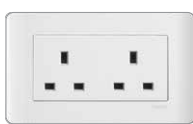

E84T426 WE

Sockets 插座

Description	Unit Pack Inner box/Carton	White 凝白 Unit Price HK$	Silver Bronze 銀銅 Unit Price HK$	Silver Satin 銀灰 Unit Price HK$
13A 1 Gang Socket 13A 單位連保護門插座	10/100	E84426 WE $50.00	E84426 SZ $63.00	E84426 SA $63.00
13A 1 Gang Switched Socket with Ondicator 13A 單位連保護門有掣插座連開關指示	8/80	E8415 WE $74.00	E8415 SZ $91.00	E8415 SA $96.00
13A 1 Gang Switched Socket with Neon 13A 單位連保護門有掣插座連指示燈	8/80	E8415N WE $172.00	E8415N SZ $213.00	E8415N SA $213.00
13A Twin Gang Socket 13A 兩位連保護門插座	5/50	E84T426 WE $130.00	E84T426 SZ $164.00	E84T426 SA $168.00
13A Twin Gang Switched Socket with Ondicator 13A 兩位連保護門有掣插座連開關指示	5/50	E84T25 WE $200.00	E84T25 SZ $253.00	E84T25 SA $253.00
13A Twin Gang Switched Socket with Neon 13A 兩位連保護門有掣插座連指示燈	5/50	E84T25N WE $321.00	E84T25N SZ $399.00	E84T25N SA $427.00
2 Gang 2.1A USB Charger Socket 兩位2.1A USB充電插座	8/48	E8432USB_WE $460.00	E8432USB_SZ $560.00	E8432USB_SA $560.00
2 Gang 21W Type A+C PD+QC3.0 USB Charger Socket 兩位21W Type A+C PD+QC3.0 USB充電插座	8/80	E8432ACQUSB_WE_C5 $520.00	E8432ACQUSB_SZ_C5 $630.00	E8432ACQUSB_SA_C5 $630.00
45A Full-Flat Double Pole Switch with Neon and 13A Switched Socket 45A 平觸雙極開關掣連指示燈及13A連保護門有掣插座	5/50	—	E84T15D45N SZ $964.00	—
13A 1 Gang Switched Socket with 2 Gang USB Charger Socket 13A 單位連保護門有掣插座連兩位USB充電插座	8/80	E8415USB_WE_C5 $460.00	E8415USB_SZ_C5 $560.00	E8415USB_SA_C5 $560.00

Fused Connection Units 保險菲士蘇