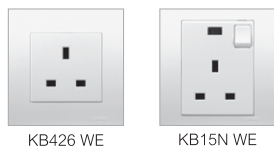

Sockets 插座

Description	Unit Pack Inner box/Carton	Unit Reference	Unit Price HK$
13A 1 Gang Socket 13A 單位連保護門插座	10/100	KB426 WE	$30.00
13A 1 Gang Switched Socket 13A 單位連保護門有掣插座	8/80	KB15 WE	$36.00
13A 1 Gang Switched Socket with Neon 13A 單位連保護門有掣插座連指示燈	8/80	KB15N WE	$65.00
13A Twin Gang Socket 13A 兩位連保護門插座	6/60	KBT426 WE	$56.00
13A Twin Gang Switched Socket 13A 兩位連保護門有掣插座	5/50	KB25 WE	$77.00
13A Twin Gang Switched Socket with Neon 13A 兩位連保護門有掣插座連指示燈	5/50	KB25N WE	$135.00

Fused Connection Units 保險菲士蘇

Description	Unit Pack Inner box/Carton	Unit Reference	Unit Price HK$
13A 1 Gang Fused Connection Unit 13A 單位保險菲士蘇	10/100	KB30FSG WE	$59.00
13A 1 Gang Fused Connection Unit with Neon 13A 單位保險菲士蘇連指示燈	10/100	KB30NFSG WE	$80.00
13A 1 Gang Switched Fused Connection Unit 13A 單位保險菲士蘇連開關掣	10/100	KB31DFSG WE	$78.00
13A 1 Gang Switched Fused Connection Unit with Neon 13A 單位保險菲士蘇連開關掣及指示燈	10/100	KB31DNFSG WE	$104.00

Connection Unit & Plates 接線蘇及掣面

Description	Unit Pack Inner box/Carton	Unit Reference	Unit Price HK$
25A 1 Gang Connection Unit 25A 單位接線蘇	10/100	KB31TB WE	$42.00
1 Gang Blank Plate 單位空白掣面	15/150	KB30 WE	$15.00
2 Gang Blank Plate 兩位空白掣面	10/100	KBT30 WE	$25.00

Minimum order quantity (MOQ) applies to some products. Please contact Sales Department for details.
All prices are subject to change without prior notice.
部份產品設最低訂購數量要求，詳情請聯絡營業部。
價格如有更改，恕不另行通知。