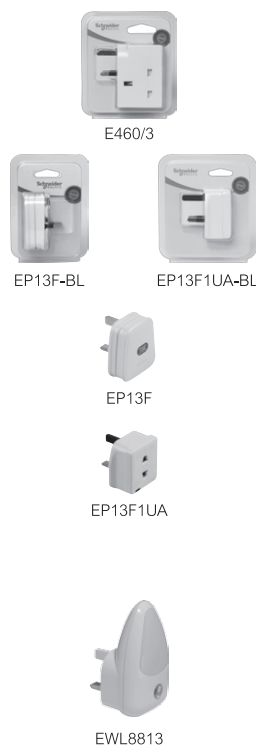

Individual Switched Extension Sockets with LED 安全拖板連獨立開關及LED指示燈

TSH33_3_WE_C5

TSH34_3_WE_C5

TSH35_3_WE_C5

TSH36_3_WE_C5

Description	Unit Pack Carton	Unit Reference	Unit Price HK\$
13A 3 Gang Individual Switched Extension Socket with LED (with 3m cable) 13A 三位安全拖板連獨立開關及LED指示燈 (連3米線)	9	TSH33_3_WE_C5	\$128.00
13A 4 Gang Individual Switched Extension Socket with LED (with 3m cable) 13A 四位安全拖板連獨立開關及LED指示燈 (連3米線)	10	TSH34_3_WE_C5	\$148.00
13A 5 Gang Individual Switched Extension Socket with LED (with 3m cable) 13A 五位安全拖板連獨立開關及LED指示燈 (連3米線)	10	TSH35_3_WE_C5	\$158.00
13A 6 Gang Individual Switched Extension Socket with LED (with 3m cable) 13A 六位安全拖板連獨立開關及LED指示燈 (連3米線)	10	TSH36_3_WE_C5	\$168.00

Plugs & Adaptors 插蘇頭及萬能插蘇

Night Light 小夜燈

Door Chimes 門鐘

Description	Unit Pack Inner box/Carton	Unit Reference	Unit Price HK\$
Mechanical Ding Dong Door Chime (4x1.5V R14/C Battery) 機械式叮噹門鐘 (4枚1.5V R14/C電芯)	1/20	99DC WE	\$159.00
Electronic Door Chime with Melody (2x1.5V R14/C Battery) 電子音樂門鐘 (2枚1.5V R14/C電芯)	1/20	99DCM WE	\$159.00
Mechanical Ding Dong Door Chime (AC 220-240V 50Hz) 機械式叮噹門鐘 (AC 220V-240V 50Hz)	1/20	99AC WE	\$202.00
Electronic Door Chime with Melody (2x1.5V R14/C Battery) 電子音樂門鐘 (2枚1.5V R14/C電芯)	1/20	99DCM2 WE	\$149.00

Plugs & Adaptors 插蘇頭及萬能插蘇

Description	Unit Pack Inner box/Carton	Unit Reference	Unit Price HK\$
13A 3x13A Fused Adaptor with Neon (Clam Pack) 13A 三位萬能插蘇連指示燈 (獨立掛裝)	5/100	E460/3	\$37.00
13A Fused Plug (Clam Pack) 13A 保險絲插蘇頭 (獨立掛裝)	10/200	EP13F-BL	\$24.00
13A Shaver Adaptor with Neon - 1A Fuse (Clam Pack) 13A 轉1A兩腳安全鬚刨蘇連指示燈 (獨立掛裝)	10/200	EP13F1UA-BL	\$23.00
13A Fused Plug 13A 保險絲插蘇頭	20/400	EP13F	\$15.00
13A Shaver Adaptor with Neon - 1A Fuse 13A 轉1A兩腳安全鬚刨蘇連指示燈	20/400	EP13F1UA	\$18.00