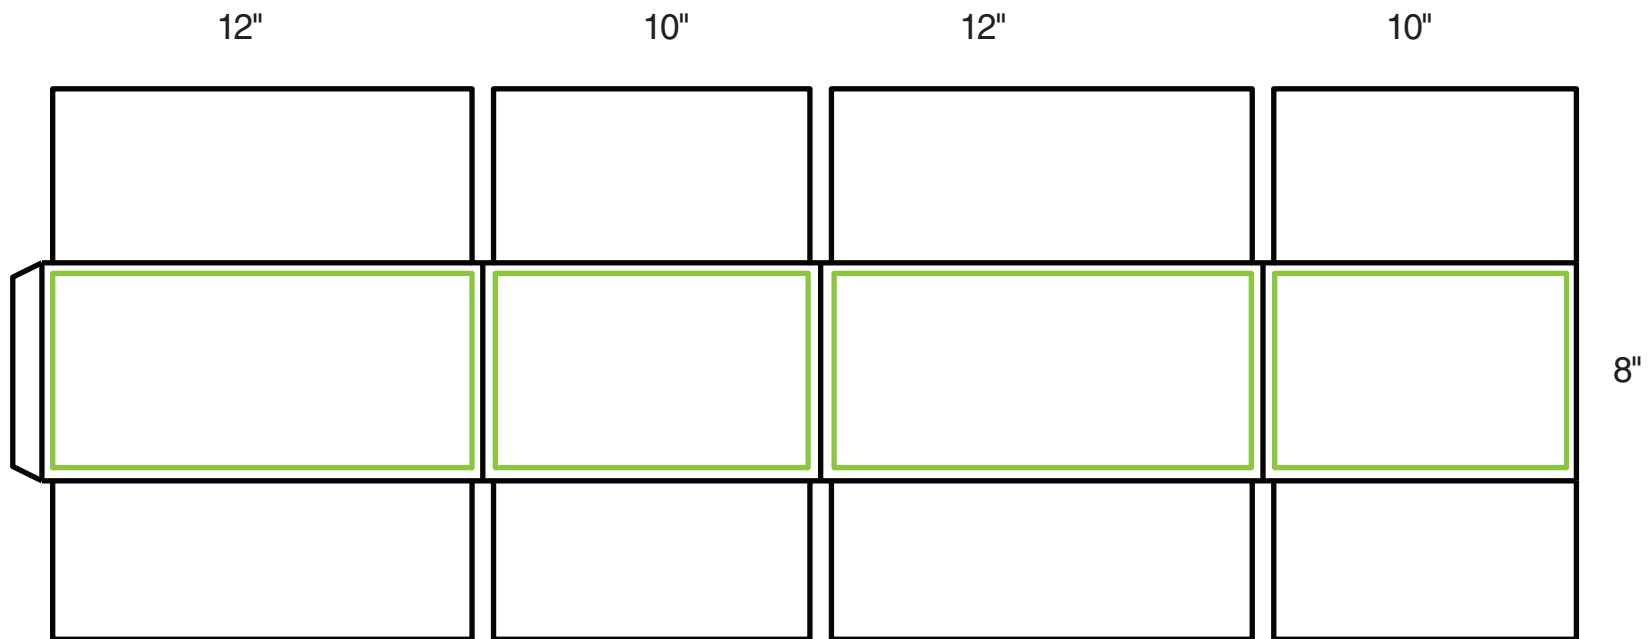

12x10x8
32 ETC

PRINT SAFE AREA IN GREEN