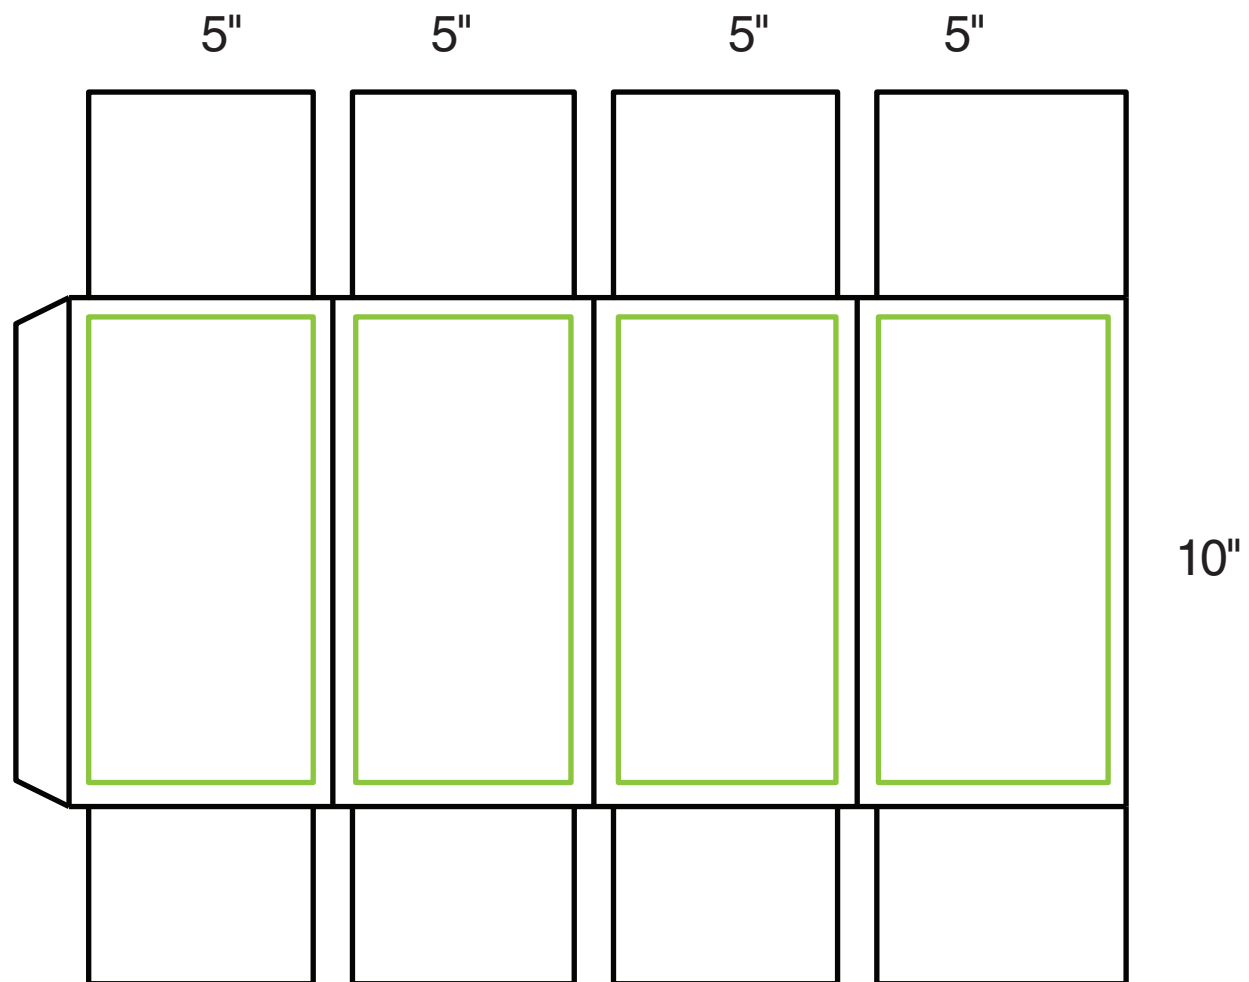

5x5x10
200#

PRINT SAFE AREA IN GREEN