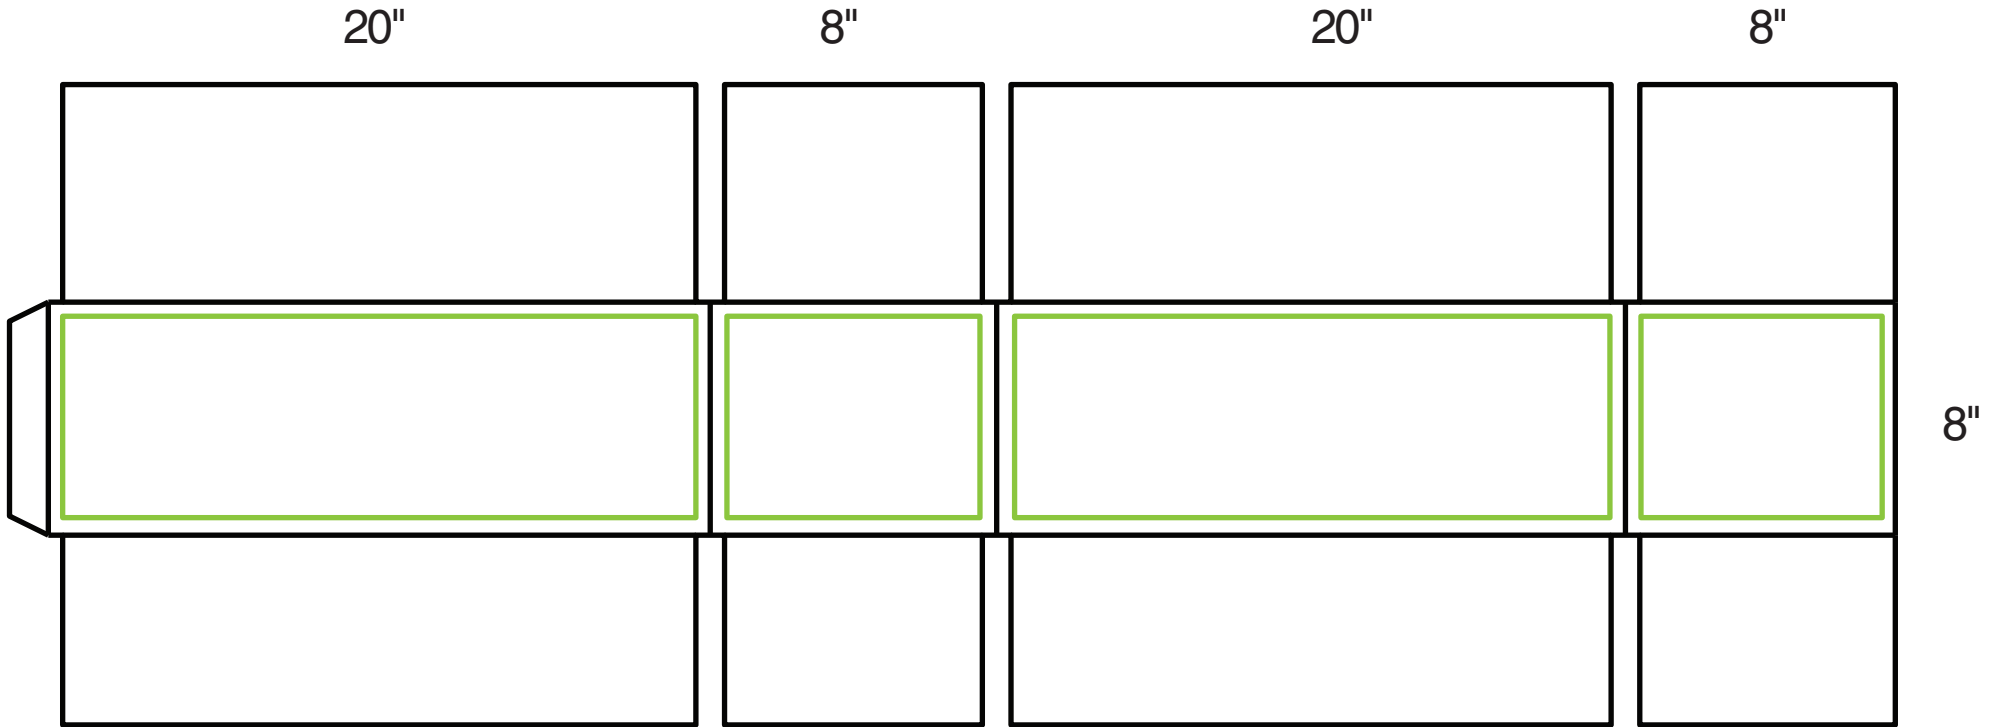

20x8x8  
32 ETC

PRINT SAFE AREA IN GREEN