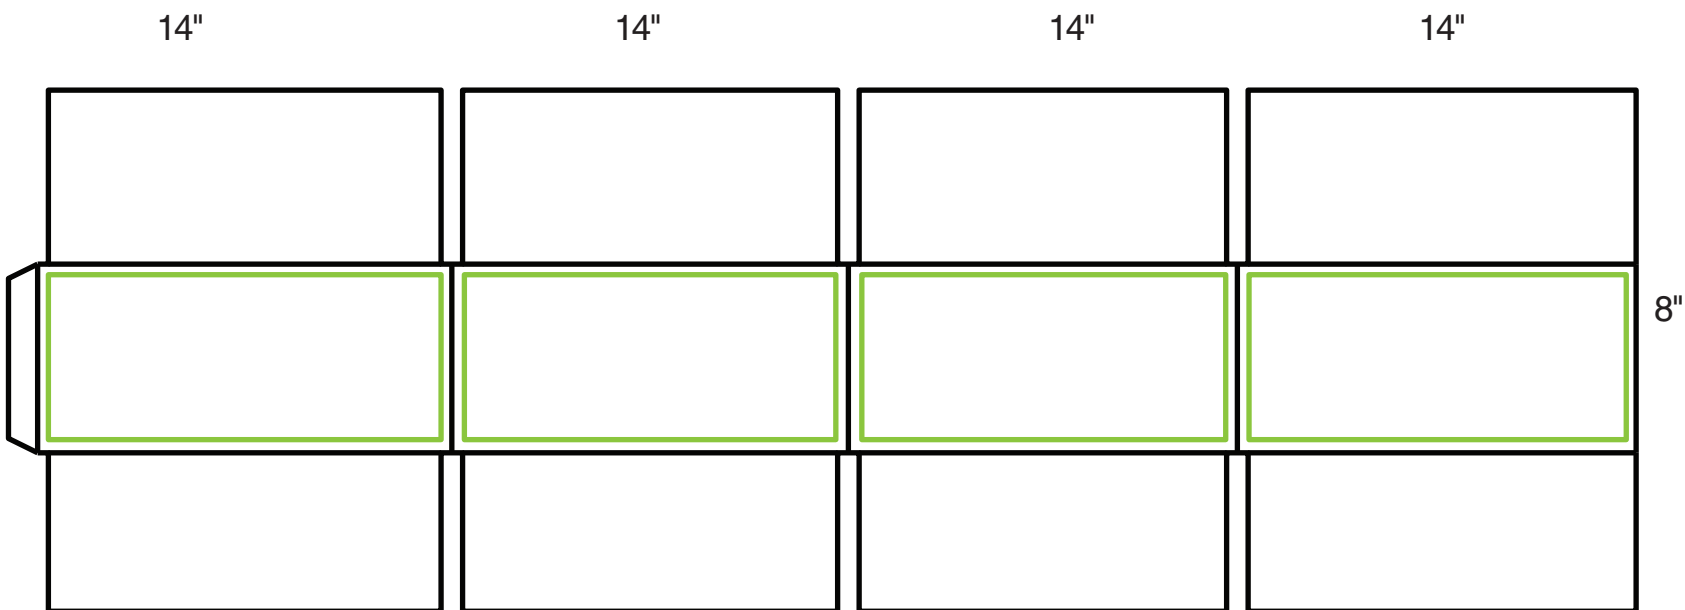

14X14x8  
32 ETC

PRINT SAFE AREA IN GREEN