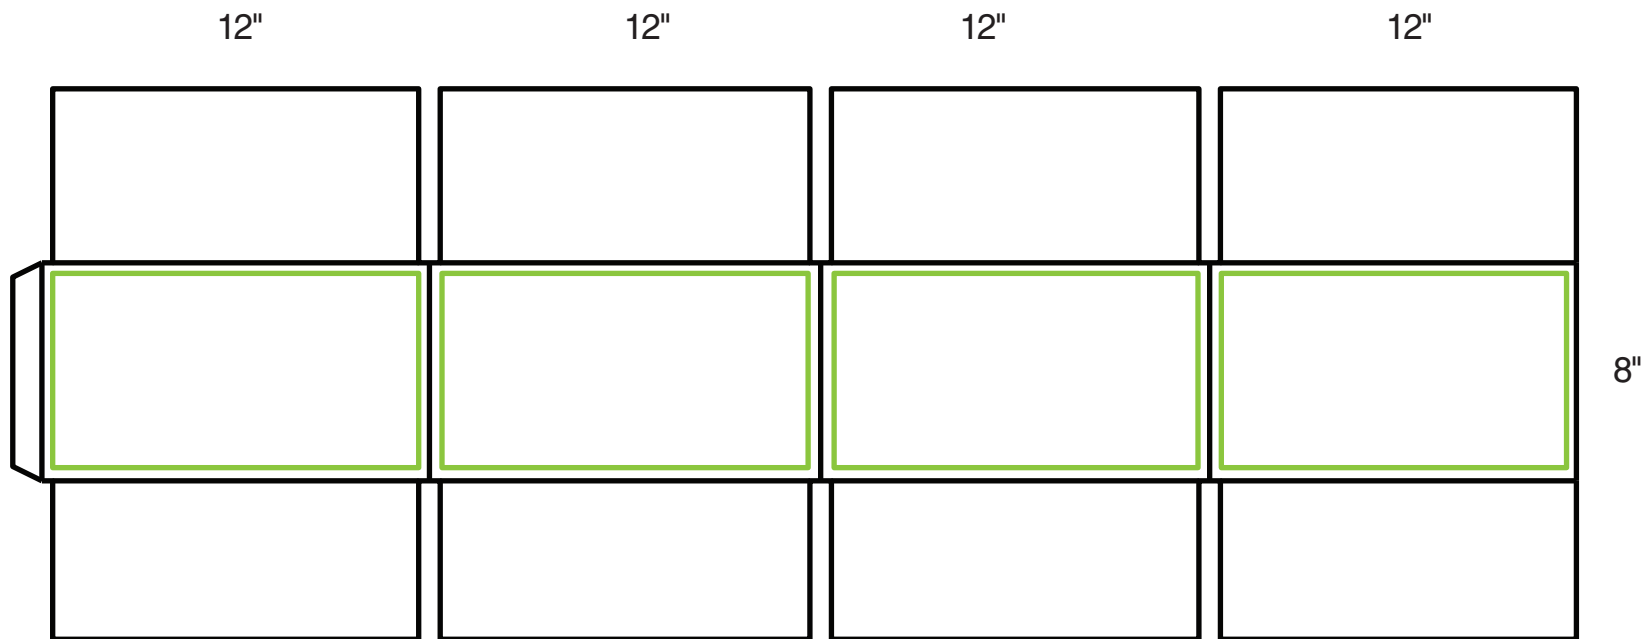

12x12x8
32 ETC

PRINT SAFE AREA IN GREEN