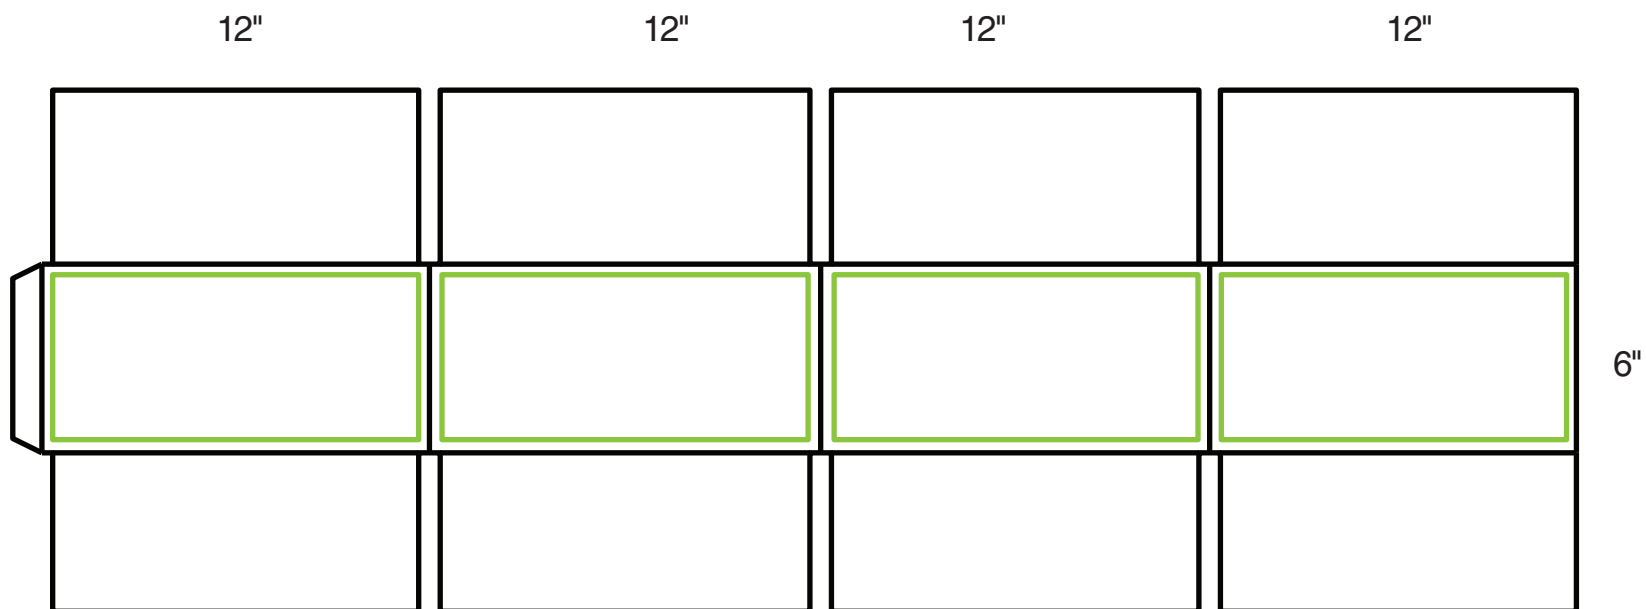

12x12x6
32 ETC

PRINT SAFE AREA IN GREEN