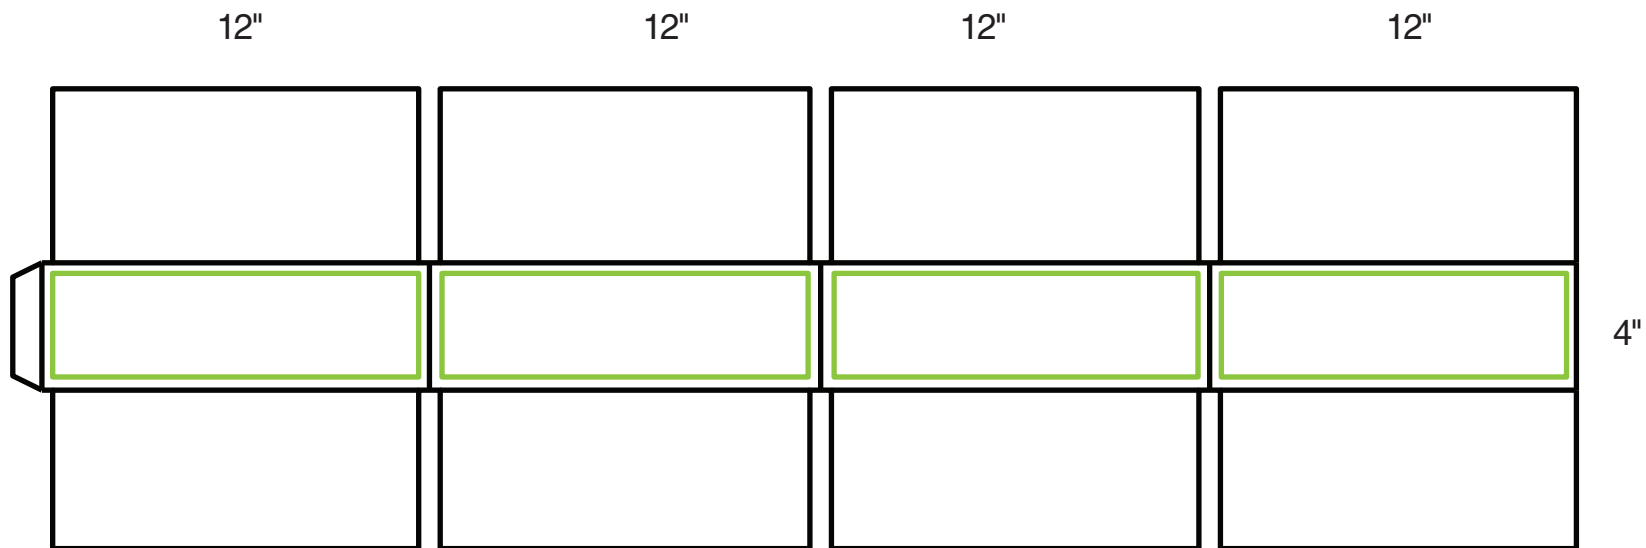

12x12x4  
32 ETC

PRINT SAFE AREA IN GREEN