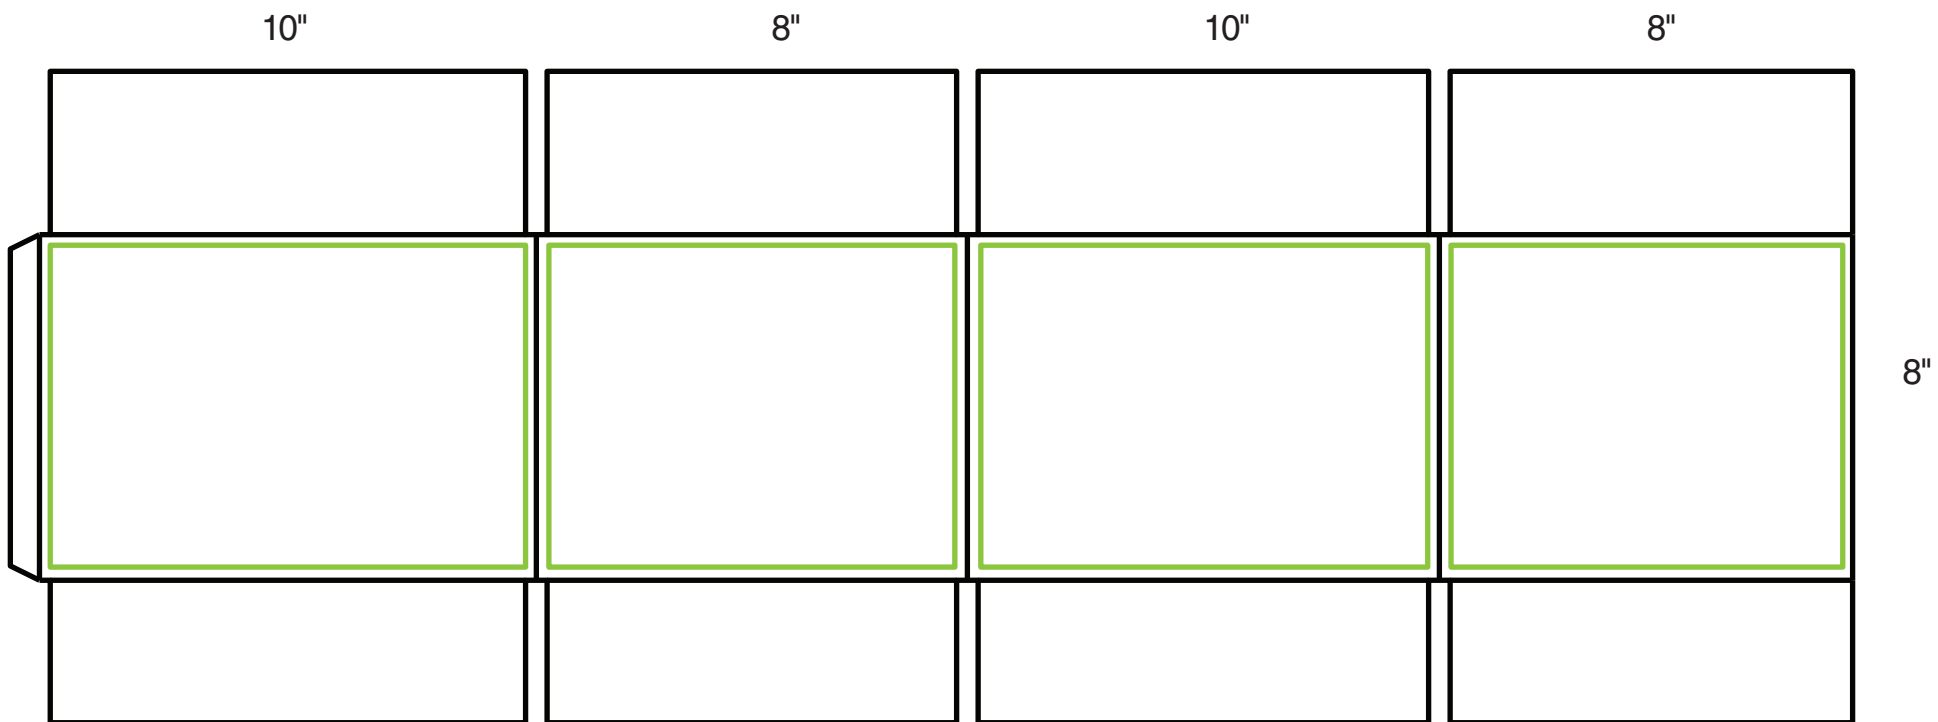

10x8x8
32 ETC

PRINT SAFE AREA IN GREEN