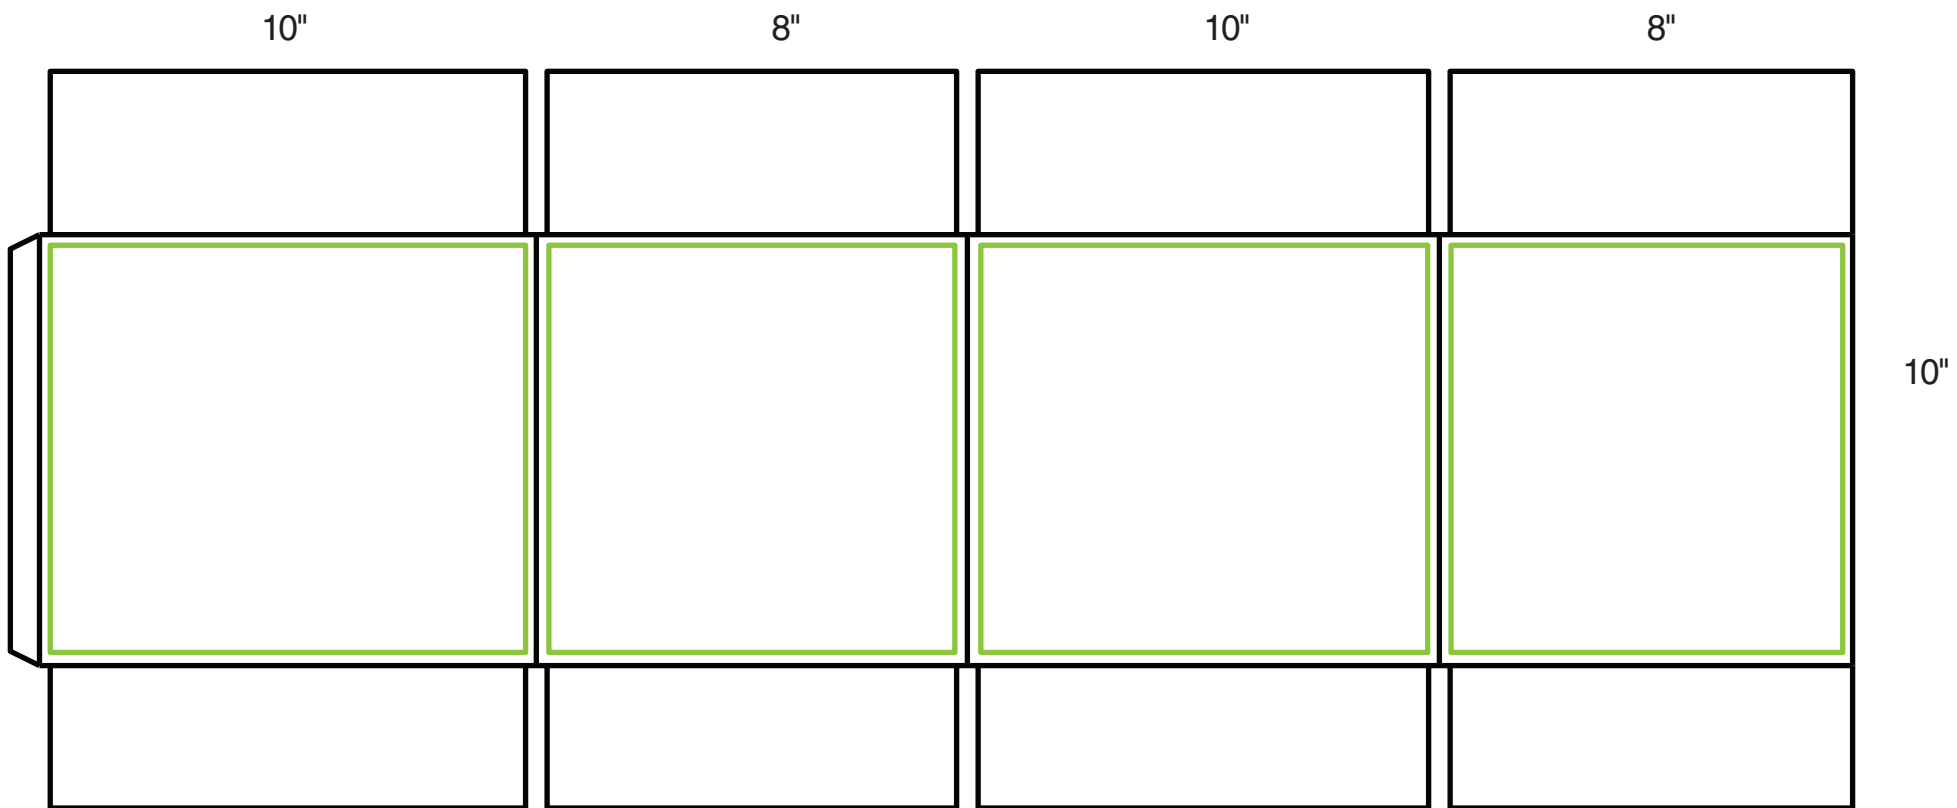

10x8x10  
200#

PRINT SAFE AREA IN GREEN