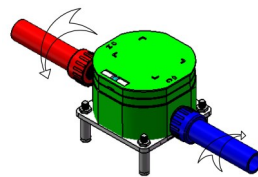

FLOOR INSTALLATION DETAIL

Concealed box and fasteners are included