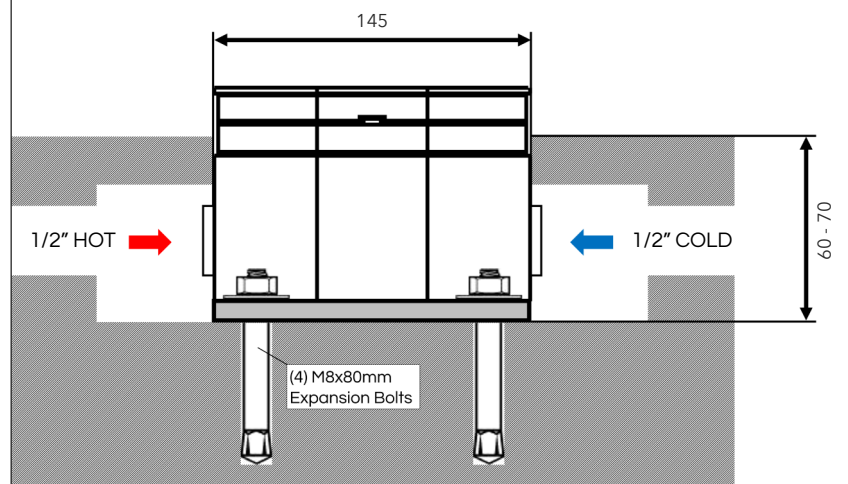

## Astra Shower

outdoorshowers.eu

Brushed  
**STAS-BR**

Matte Black  
**STAS-MB**

Material  
**316 Stainless Steel**

Flow Rate  
**13 l/min**

Net Weight  
**16 kg**

Package Dimensions  
**L 130 x W 59 x H 28 cm**

### FLOOR INSTALLATION DETAIL

Concealed box and fasteners are included

Dimensions and specifications may contain errors and are subject to change without prior notice.