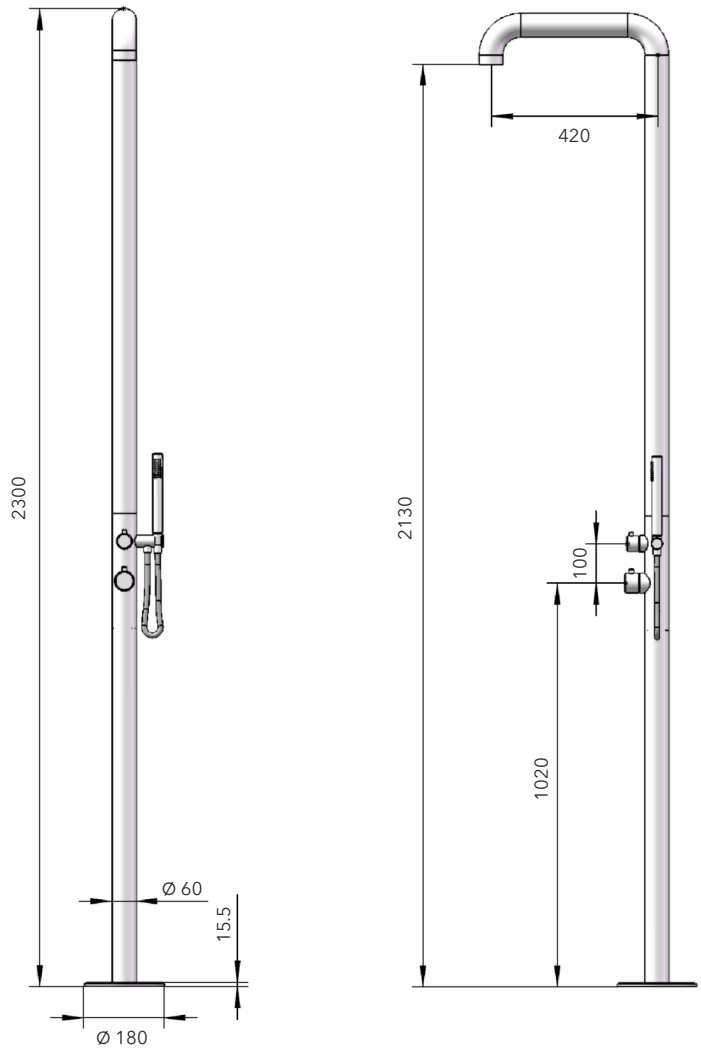

## Astra Shower

outdoorshowers.eu

Brushed  
**STAS-BR**

Matte Black  
**STAS-MB**

Material  
**316 Stainless Steel**

Flow Rate  
**13 l/min**

Net Weight  
**16 kg**

Package Dimensions  
**L 130 x W 59 x H 28 cm**

Total Weight  
**19 kg**

Maintenance & Care  
[outdoorshowers.eu/care](http://outdoorshowers.eu/care)

### FLOOR INSTALLATION DETAIL

Concealed box and fasteners are included

Dimensions and specifications may contain errors and are subject to change without prior notice.