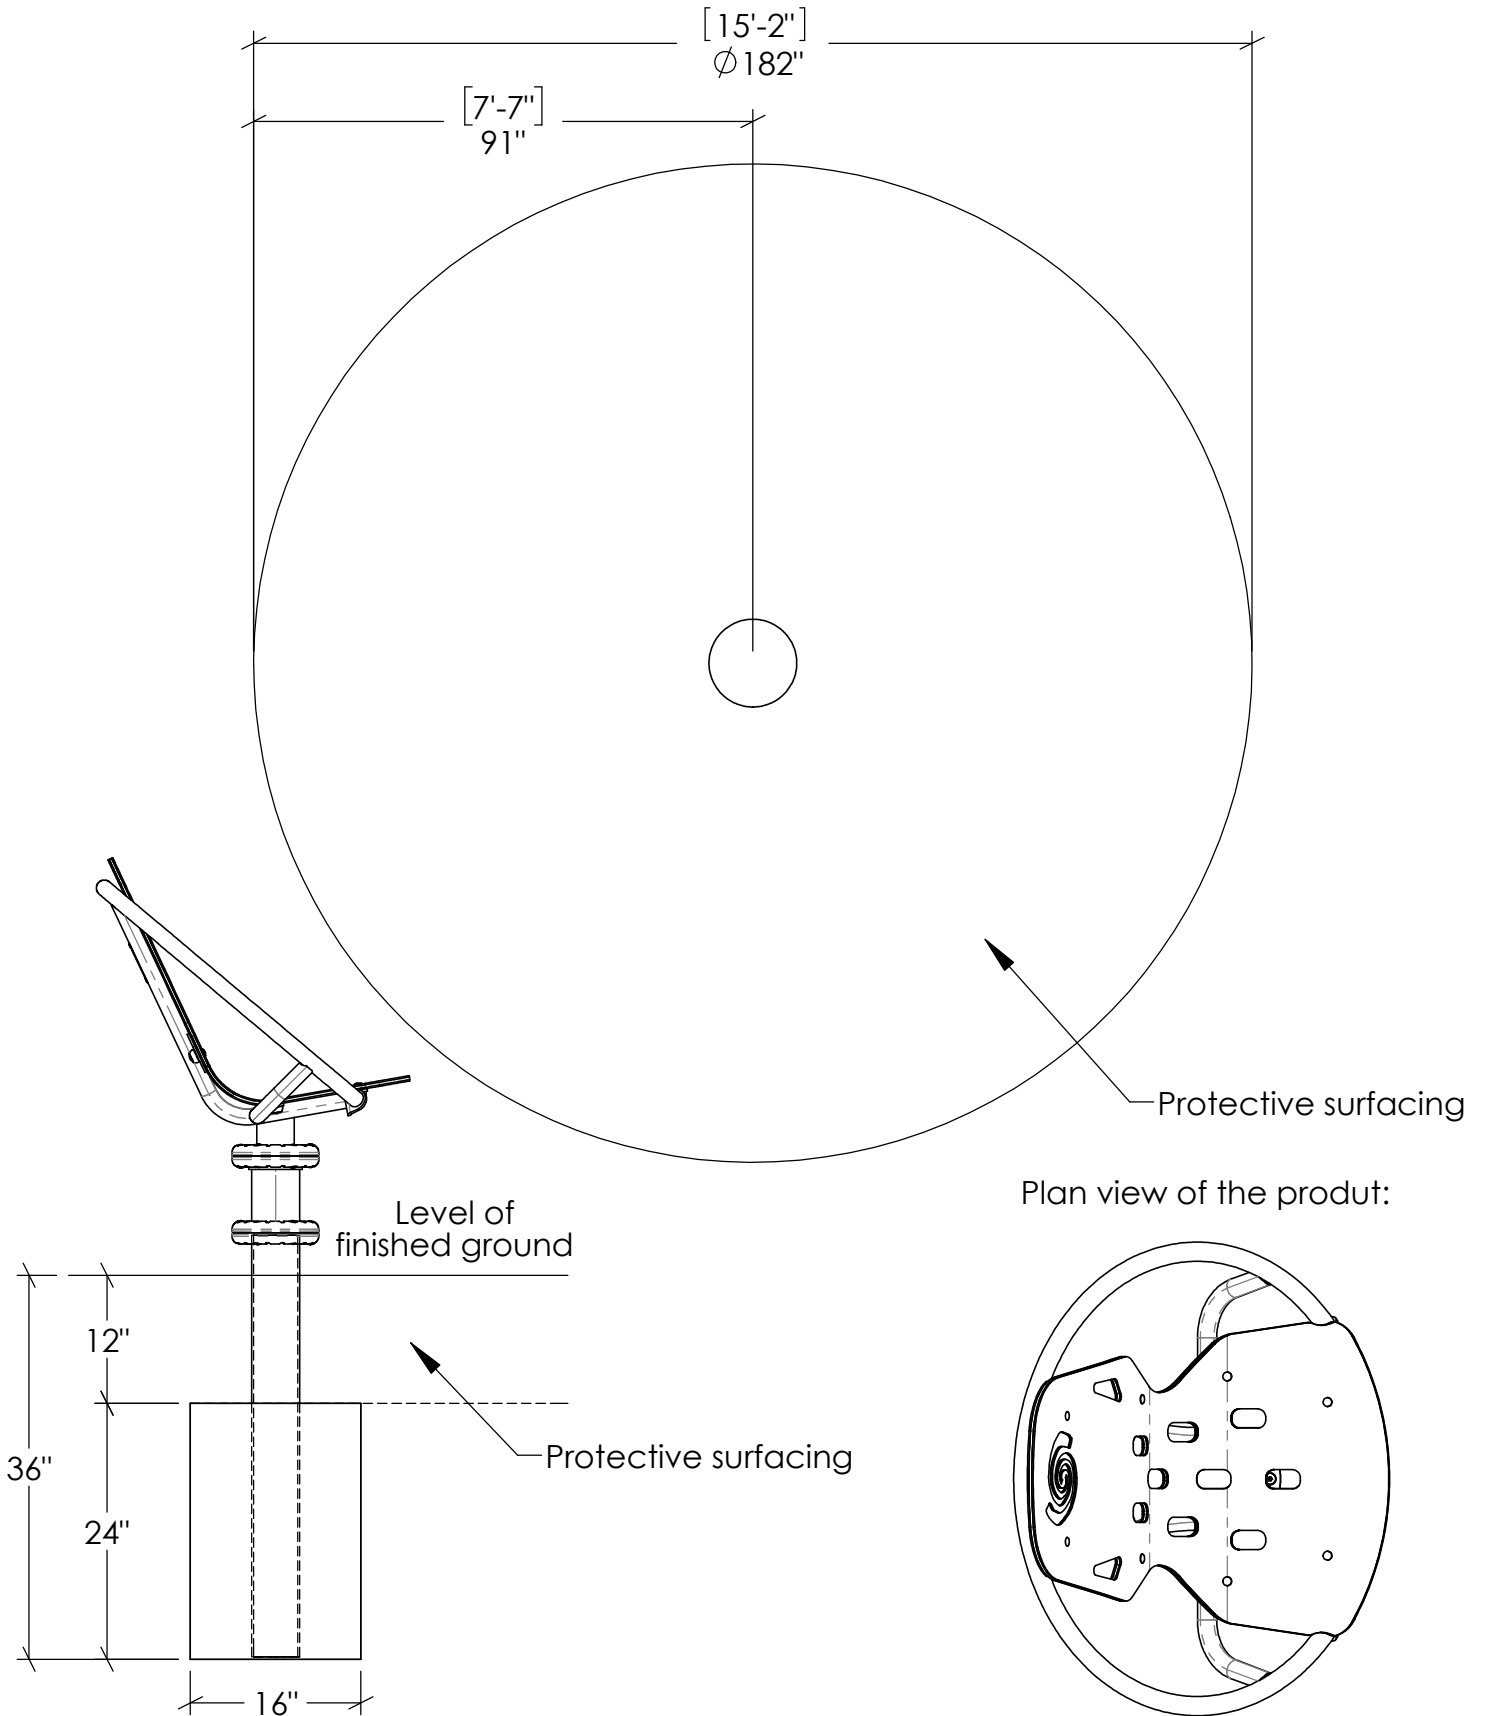

# ASSEMBLY PLAN

JAMBETTE PLAYGROUND  
EQUIPMENTS INC.

700, DES CALFATS, LÉVIS, QC.  
G6Y 9E6

Rév.:  
26/10/2021

VD

L-18043

Spinning chair

( Concrete anchoring )

# ASSEMBLY PLAN

JAMBETTE PLAYGROUND EQUIPMENTS INC.  700, DES CALFATS, LÉVIS, QC. G6Y 9E6	Rév.: 26/10/2021	VD	L-18043
	Spinning chair ( Concrete anchoring )		
	CSA - ASTM		

Item	Description	Qty.	Number
1	Gv. 40" anchoring post	1	α14354
2	Spinning chair	1	*34447
3	3/8*1 Stainless steel carr.bolt	6	40151
4	3/8*1-1/2 Stainless steel carr.bolt	6	40161
5	3/8 Stainless flat washer	6	42470
6	3/8 St/St thin nylon lock nut	6	42811
7	st/st barrel nut 3/8-16*1/2	6	46999
8	XyrÄ Rubber Flange Protector	2	60513