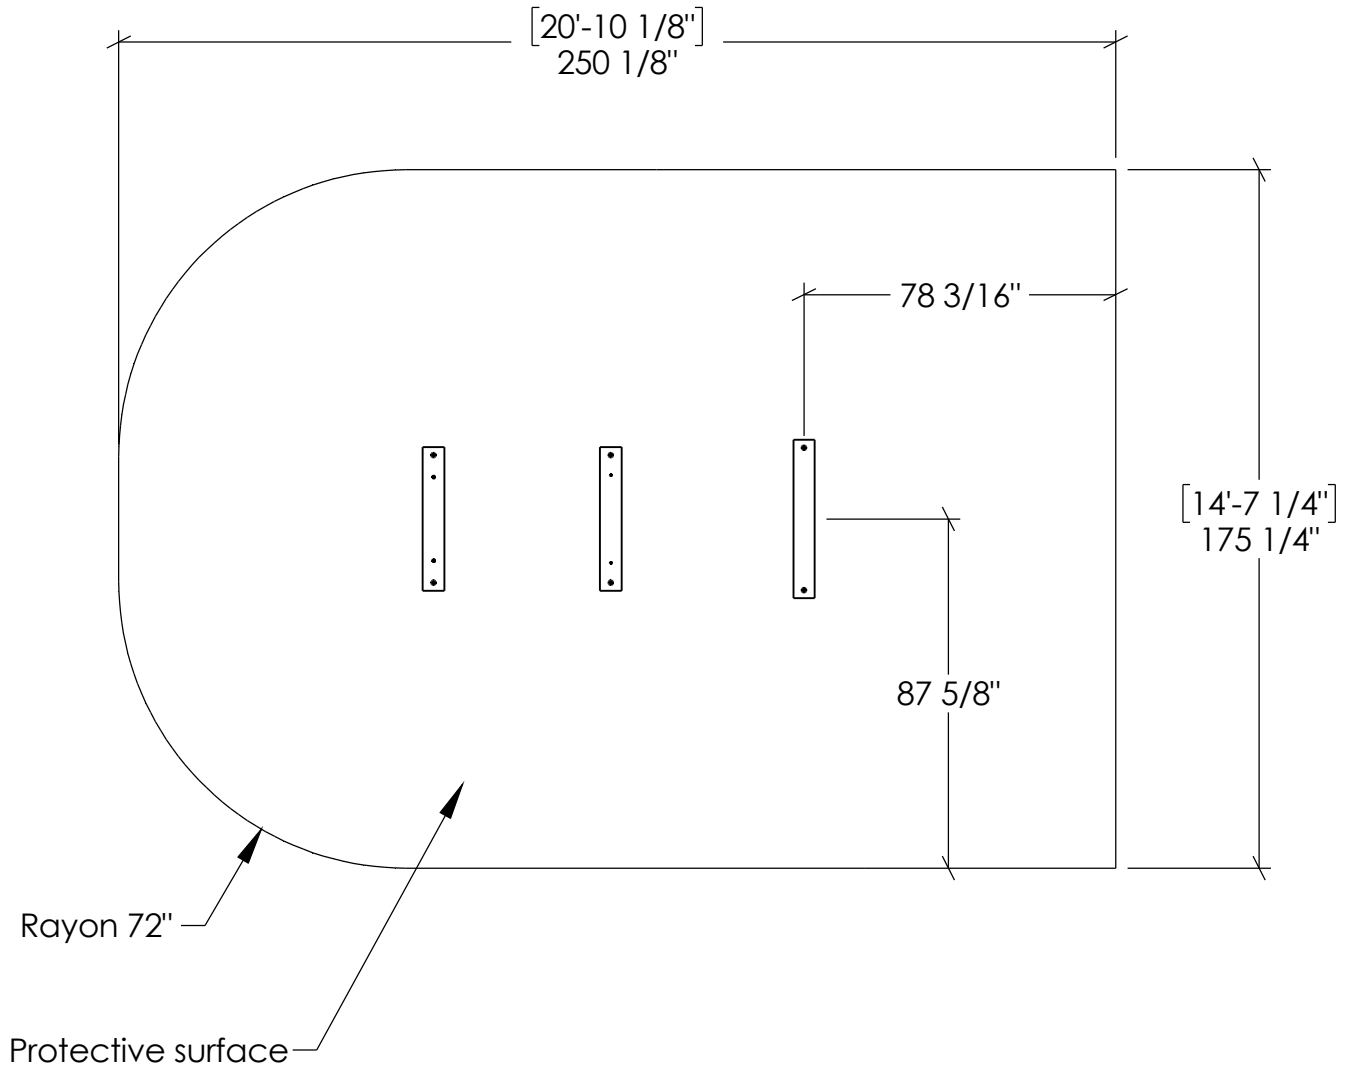

ASSEMBLY PLAN

JAMBETTE PLAYGROUND
EQUIPMENTS INC.

700, DES CALFATS, LÉVIS, QC.
G6Y 9E6

Rév.:
03/06/2021

GMR

L-13005

Treasure Island Slide

(On stringers)

Plan view product:

ASSEMBLY PLAN

JAMBETTE PLAYGROUND
EQUIPMENTS INC.

700, DES CALFATS, LÉVIS, QC.
G6Y 9E6

Rév.: 11/10/13

M.E.O.

L-13005

Treasure Island Slide

(On stringers)

Item	Description	Qty.	Number
1	Treasure Island Slide	1	*33748
2	1/2" x 19" Anchor peg (Oiled)	6	ø11764