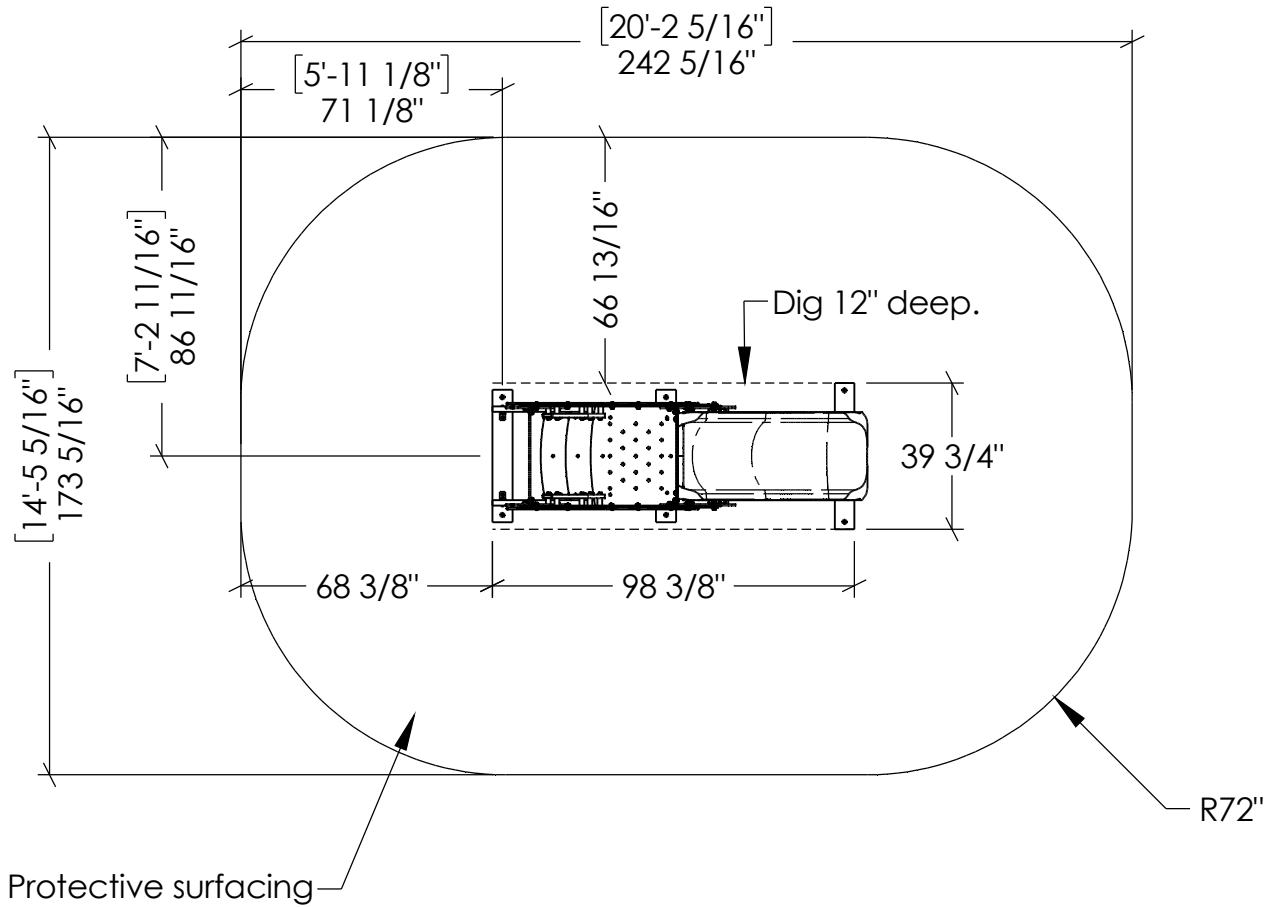

ASSEMBLY PLAN

JAMBETTE PLAYGROUND
EQUIPMENTS INC.

700, DES CALFATS, LÉVIS, QC.
G6Y 9E6

Rév.:
28/01/2022

AP

L-13002

2' Treehouse slide

(On stringers)

CSA - ASTM

ASSEMBLY PLAN

07/10/2021

AP

2' Treehouse slide (On stringers)

CSA - ASTM

Item	Description	Qty.	Number
1	1/2" x 19" Anchor peg (Oiled)	6	a11764
2	Treehouse slide (Alone)	1	a33591