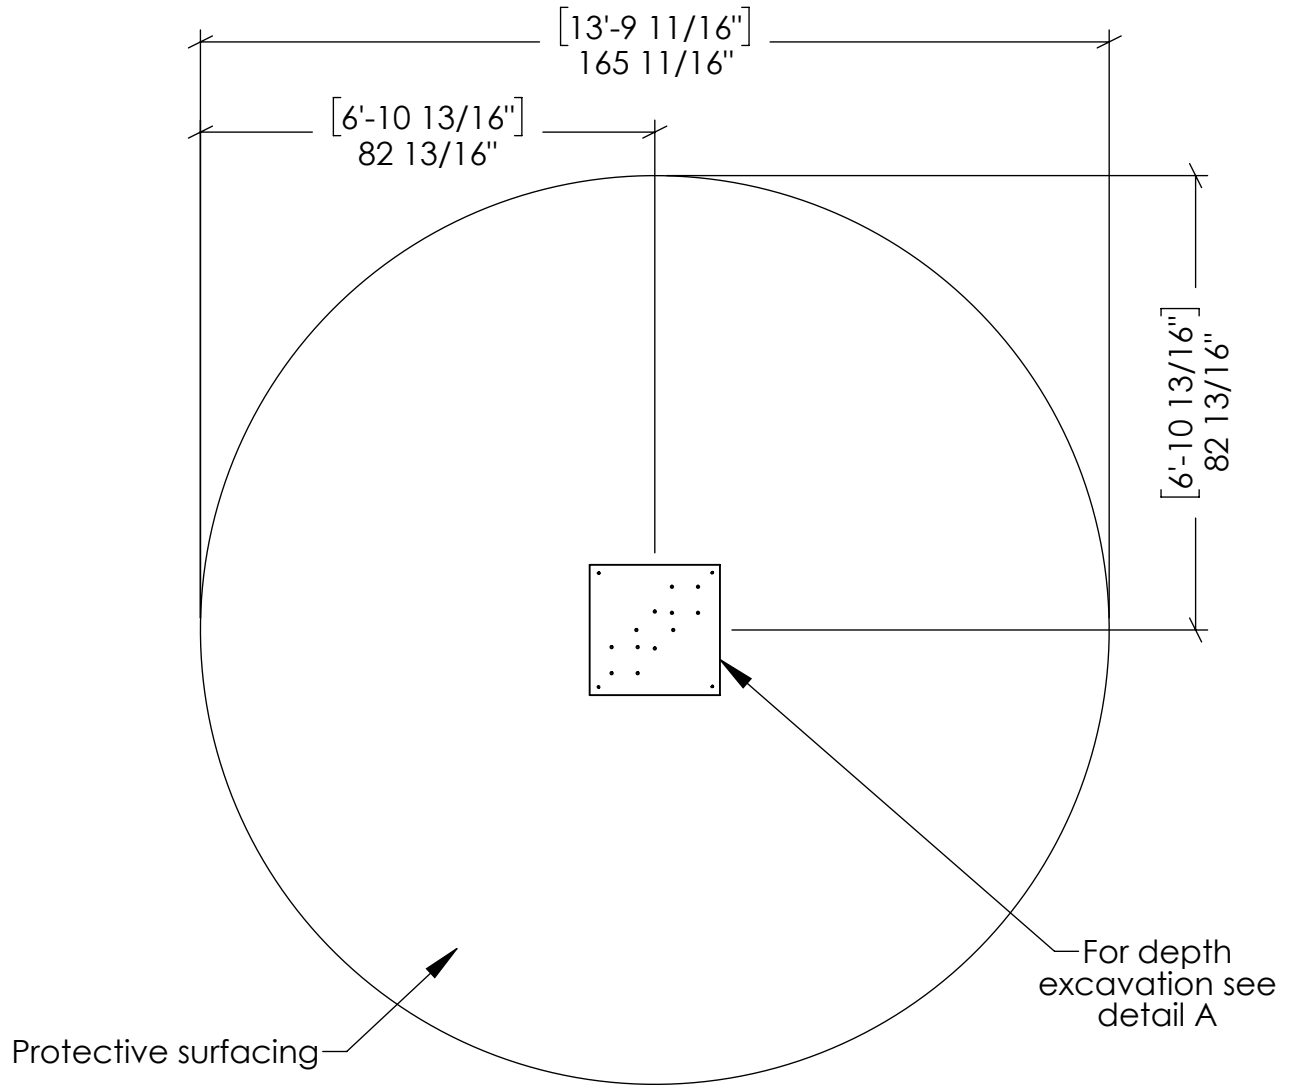

ASSEMBLY PLAN

04/12/2019

M.E.O.

Xyrä-40

CSA

Plan view of the product:

ASSEMBLY PLAN

04/12/2019

M.E.O.

Xyrä-40

CSA

Item	Description	Qty.	Number
1	Rotating seat & anchorage (33-1/4)	1	*13339
2	23-3/4 * 23-3/4 plastic stringer	1	*34102
3	3/8*2 HDG Carr. Bolt	4	40475
4	7/16 Flat washer	4	42435
5	3/8 HDG Spring Lock Washer	4	42565
6	3/8 HDG Hex Nut	4	42730