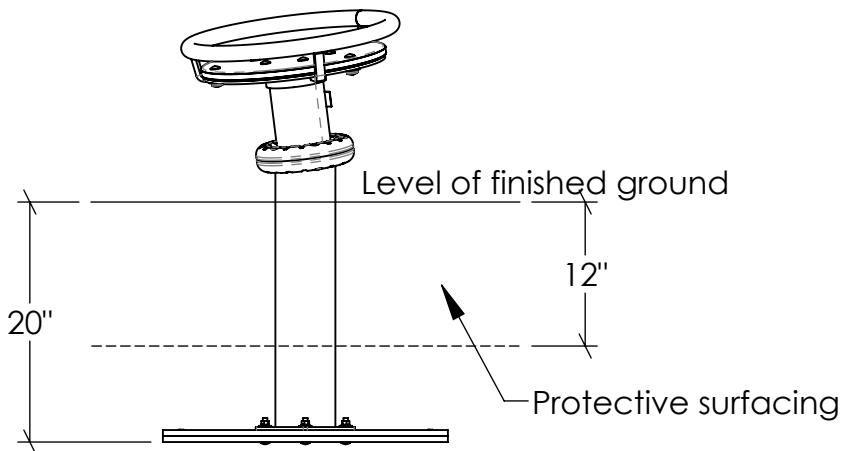

ASSEMBLY PLAN

04/12/2019

M.E.O.

Xyrä-40

CSA