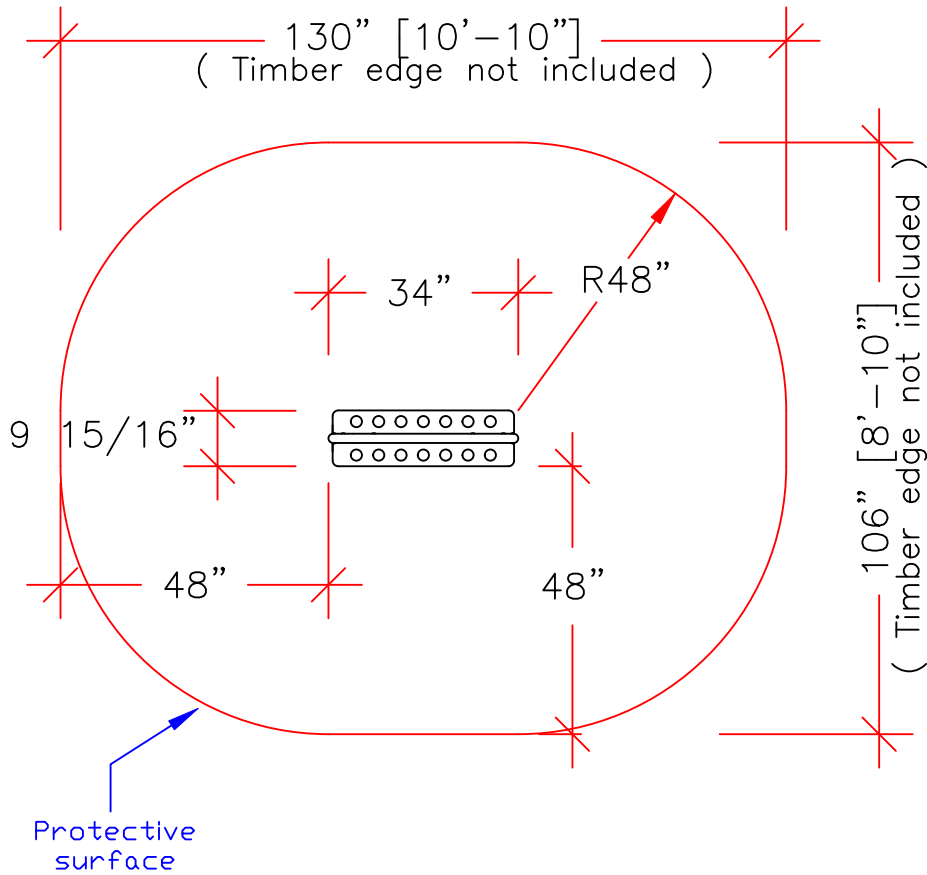

L-0038

Plan view

Paint panel

(On stringer)

ASSEMBLY PLAN

**Jambette Playground
Equipment**

700, Des Calfats, Lévis, Qc.

G6V 9E6