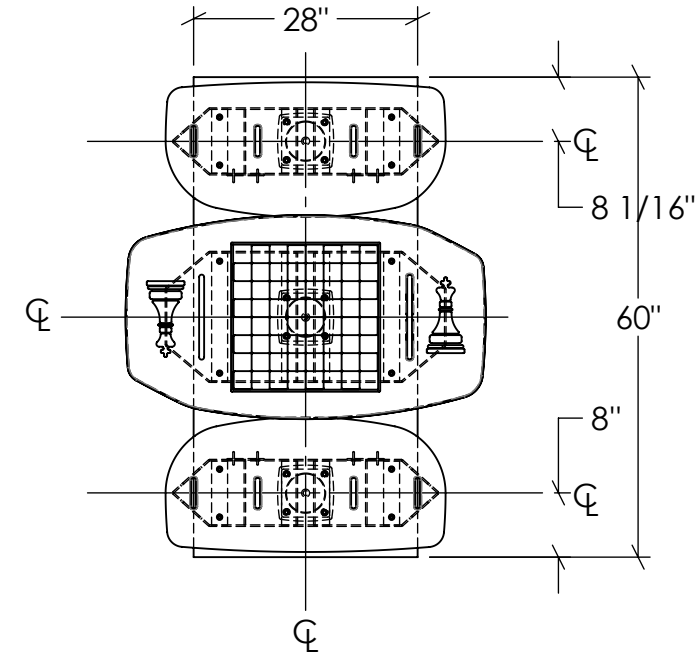

**ASSEMBLY PLAN**

26/06/2023

MR

Chessboard table

Item	Description	Qty.	Number
1	27-1/4" Aluminum Round Post (5dia)(7x7 plate)(Table)	1	α13917
2	14-1/4" Aluminum Round Post (5dia)(7x7 plate)(Bench)	2	α13919
3	Galvanized 2 seat bench (For 1 post)	2	α34491
4	Chessboard galvanized table top - 4 places (For 1 post)	1	*34490
5	3/8*1 Stainless steel carr.bolt	12	40151
6	3/8 Stainless flat washer	12	42470
7	3/8 St/St thin nylon lock nut	12	42811

# ASSEMBLY PLAN

26/06/2023

MR

Chessboard table

BG-2860  
28" x 60" x 4"  
Concrete footing  
( Not included )

See detail of anchoring  
to concrete footing