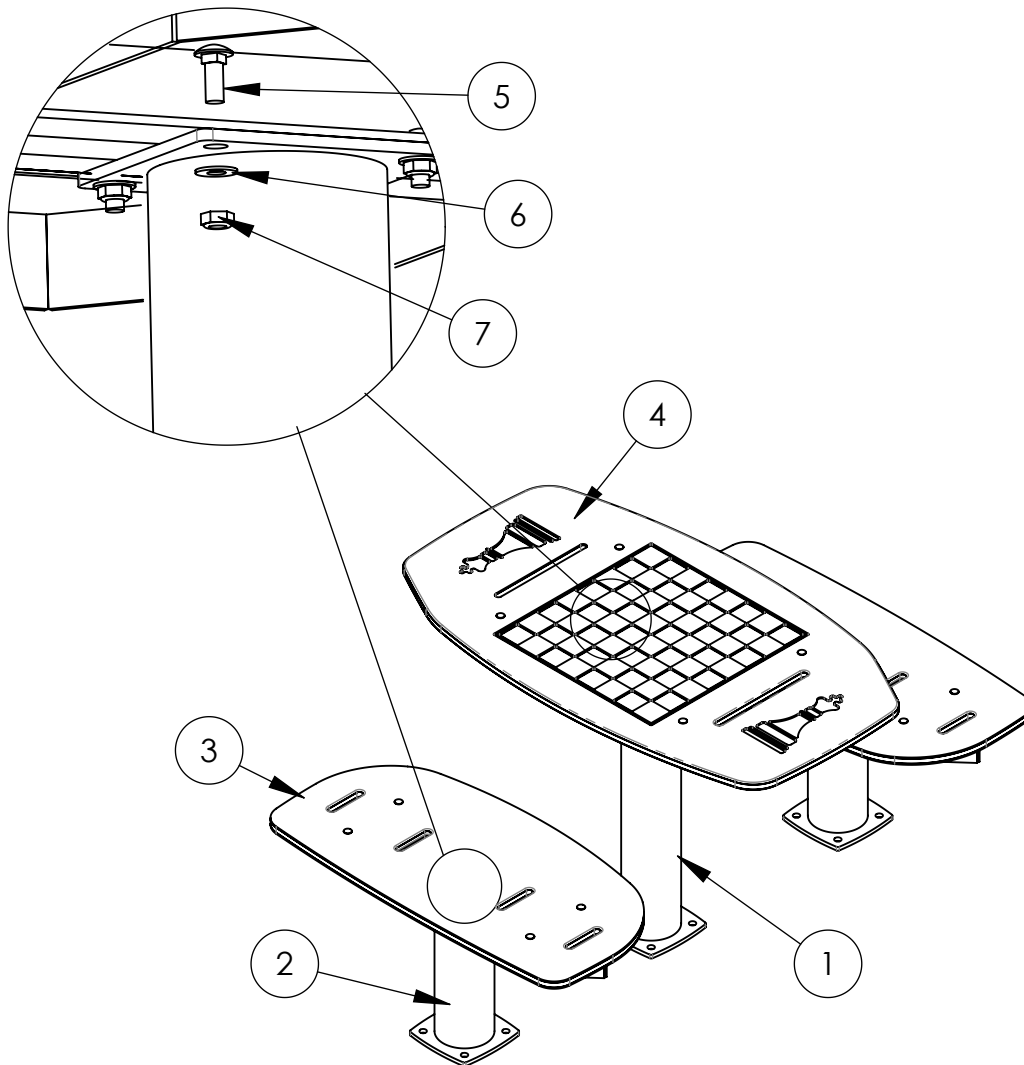

**ASSEMBLY PLAN**

26/06/2023

MR

Chessboard table

Item	Description	Qty.	Number
1	27-1/4" Aluminum Round Post (5dia)(7x7 plate)(Table)	1	α13917
2	14-1/4" Aluminum Round Post (5dia)(7x7 plate)(Bench)	2	α13919
3	Galvanized 2 seat bench (For 1 post)	2	α34491
4	Chessboard galvanized table top - 4 places (For 1 post)	1	*34490
5	3/8*1 Stainless steel carr.bolt	12	40151
6	3/8 Stainless flat washer	12	42470
7	3/8 St/St thin nylon lock nut	12	42811

# ASSEMBLY PLAN

26/06/2023

MR

Chessboard table

BG-2860  
28" x 60" x 4"  
Concrete footing  
( Not included )

See detail of anchoring  
to concrete footing