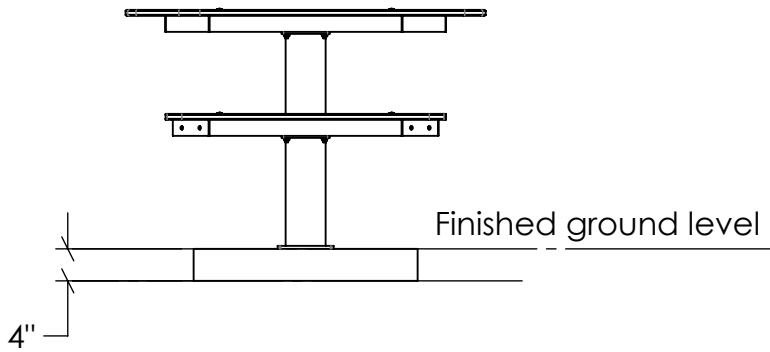

**ASSEMBLY PLAN**

26/06/2023

MR

Chessboard table

Item	Description	Qty.	Number
1	27-1/4" Aluminum Round Post (5dia)(7x7 plate)(Table)	1	α13917
2	14-1/4" Aluminum Round Post (5dia)(7x7 plate)(Bench)	2	α13919
3	Galvanized 2 seat bench (For 1 post)	2	α34491
4	Chessboard galvanized table top - 4 places (For 1 post)	1	*34490
5	3/8*1 Stainless steel carr.bolt	12	40151
6	3/8 Stainless flat washer	12	42470
7	3/8 St/St thin nylon lock nut	12	42811

# ASSEMBLY PLAN

26/06/2023

MR

Chessboard table

BG-2860  
28" x 60" x 4"  
Concrete footing  
( Not included )

See detail of anchoring  
to concrete footing