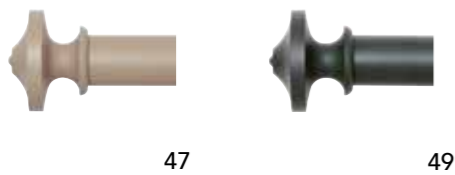

A refined collection with original and elegant finials, inspired by Italy and its famous roman Villa. Available in diameter 35 mm, the range comes in a painted version in very modern satin colours and in a shinier metallic version with a bronze, brass or antique silver finish. Coordinated brackets complete the range, providing many solutions for installation and decoration.

LOGGIA

x2

Ø 35 mm - 1 3/8" L : 80 x h : 60 mm - 3 1/8" x 2 3/8" 64032 + col 47 - 49
64132 + col 67 - 68 - 69

Coloris peints - Painted colors

Coloris métallisés - Metallic colors

PATIO

x2

Ø 35 mm - 1 3/8" L : 55 x h : 70 mm - 2 1/8" x 2 3/4" 64034 + col 47 - 49
64134 + col 67 - 68 - 69

Coloris peints - Painted colors

Coloris métallisés - Metallic colors

Taille réelle ø 35mm - Actual size ø 1 3/8"

PIGNA

x2

Ø 35 mm - 1 3/8" L : 90 x h : 61 mm - 3 1/2" x 2 3/8" 64030 + col 47 - 49
64130 + col 67 - 68 - 69

Coloris peints - Painted colors

Coloris métallisés - Metallic colors

Ø 35 mm - 1 3/8" L : 85 x h : 70 mm - 3 3/8" x 2 3/4"

Coloris peints - Painted colors

Coloris métallisés - Metallic colors

Taille réelle ø 35mm - Actual size ø 1 3/8"