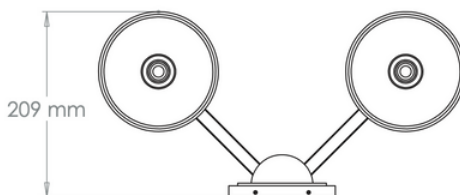

<i>Height</i>	330 mm
<i>Width</i>	414 mm
<i>Depth</i>	209 mm
<i>Weight</i>	4 Kg
<i>Material</i>	Brass and Glass
<i>Bulb Quantity</i>	x2
<i>Input Voltage</i>	230V
<i>Dimmable</i>	Mains Dimmable

Finishes

Antiqued Brass

WA370.BZ.SE

Bulb Specification

Bulb Base

E14 Candelabra Base

Max Wattage

40W

Bulb Supplied

No

Vaughan Recommends

LED/2700K/500 lm

For a brighter light, a bulb with a higher lumen output can be used.

Further Information

Also available with fabric shades (WA0369).

Please Note:- These notes are for guidance only. Vaughan accepts no responsibility for any installation using the above notes. The final decision on installation remains with the installer.