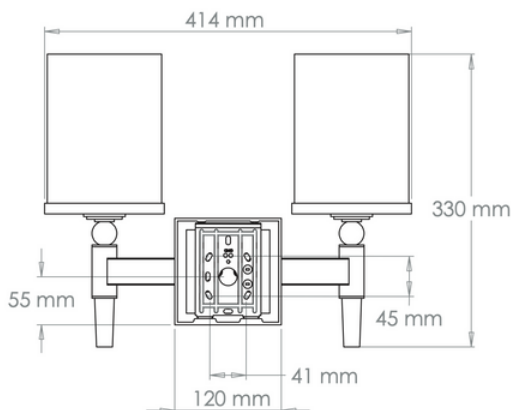

Further Information

Also available with fabric shades (WA0369).

Please Note:- These notes are for guidance only. Vaughan accepts no responsibility for any installation using the above notes. The final decision on installation remains with the installer.