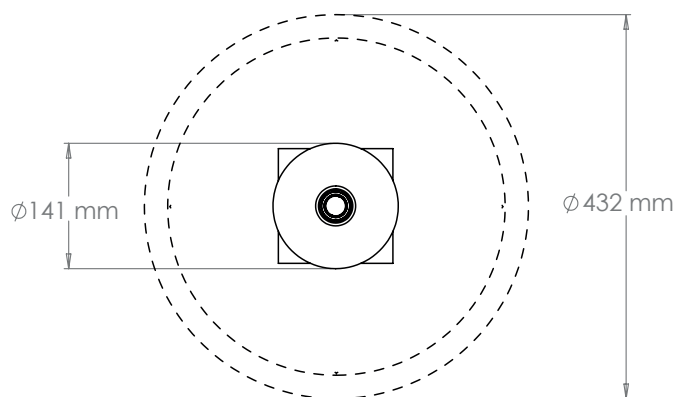

Further Information

Please Note:- These notes are for guidance only. Vaughan accepts no responsibility for any installation using the above notes. The final decision on installation remains with the installer.