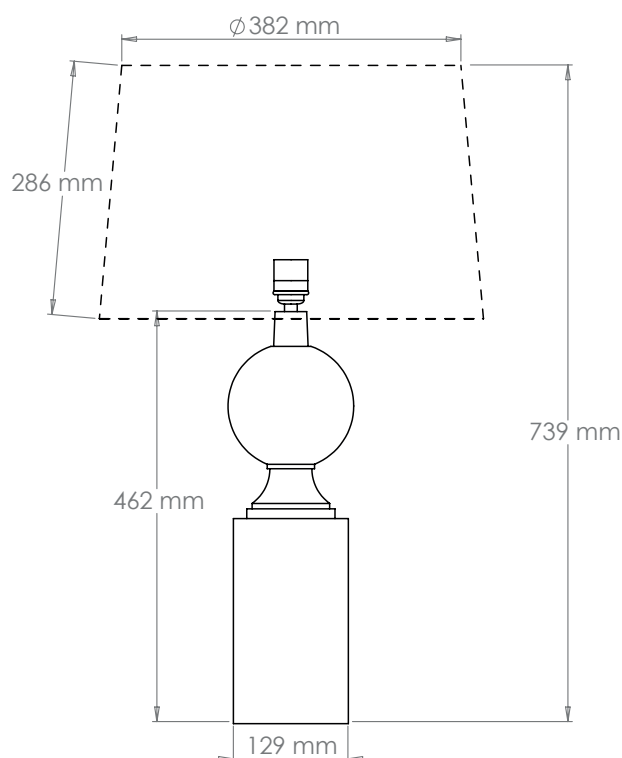

Further Information

Please Note:- These notes are for guidance only. Vaughan accepts no responsibility for any installation using the above notes. The final decision on installation remains with the installer.