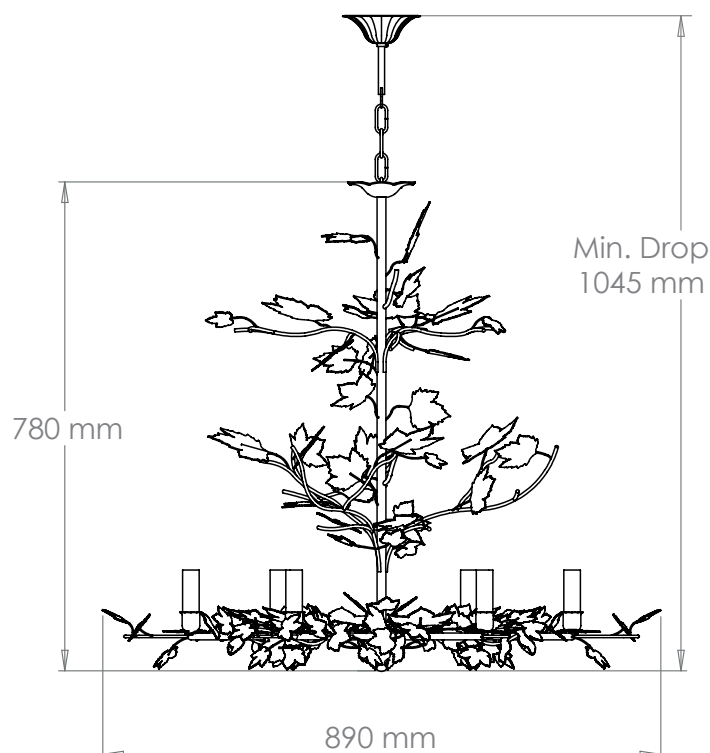

Ceiling Rose Detail

Please Note:- These notes are for guidance only. Vaughan accepts no responsibility for any installation using the above notes. The final decision on installation remains with the installer.