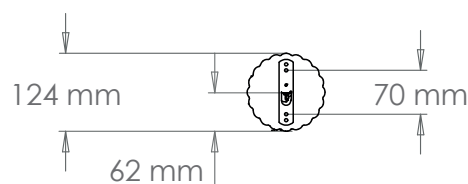

Ceiling Rose Detail

Please Note:- These notes are for guidance only. Vaughan accepts no responsibility for any installation using the above notes. The final decision on installation remains with the installer.