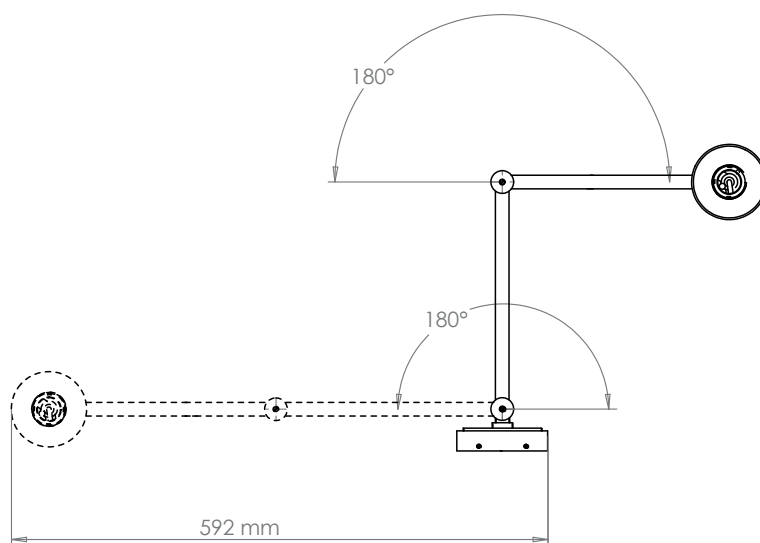

Height	146 mm
Width	592 mm
Depth	585 mm
Weight	2 Kg
Material	Brass
Bulb Quantity	x1
Input Voltage	230V
Dimmable	Mains Dimmable

Recommended Shade

Shade Shown	12" Pembroke
Height with Shade	331 mm
Width with Shade	700 mm
Depth with Shade	698 mm

Finishes

Brass	WA0289.BR.ES
Bronze	WA0289.BZ.ES

Bulb Specification

Bulb Base	E27 Medium Base
Max Wattage	60W
Bulb Supplied	No
Vaughan Recommends	LED/2700K/500 lm

For a brighter light, a bulb with a higher lumen output can be used.

Further Information

All dimensions given are with arms at maximum extension.

Please Note:- These notes are for guidance only. Vaughan accepts no responsibility for any installation using the above notes. The final decision on installation remains with the installer.