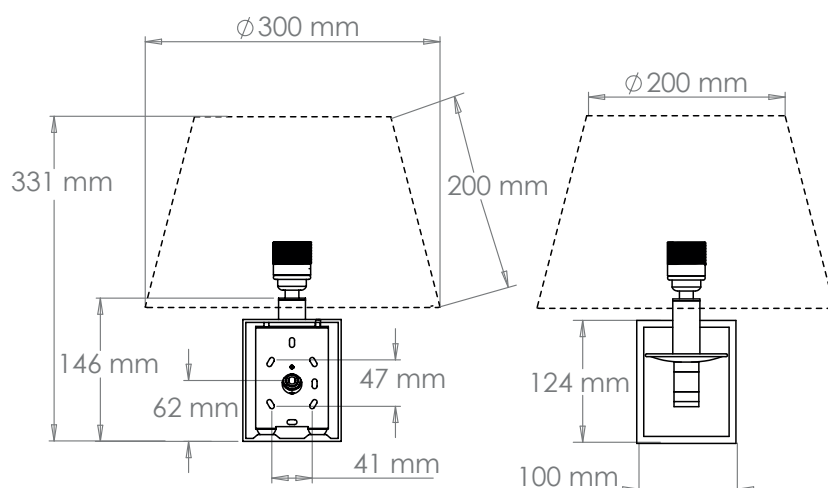

Further Information

All dimensions given are with arms at maximum extension.

Please Note:- These notes are for guidance only. Vaughan accepts no responsibility for any installation using the above notes. The final decision on installation remains with the installer.