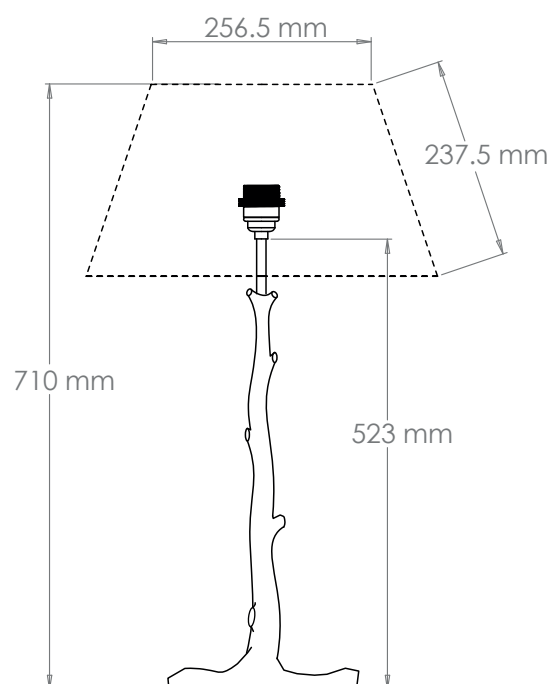

Please Note:- These notes are for guidance only. Vaughan accepts no responsibility for any installation using the above notes. The final decision on installation remains with the installer.