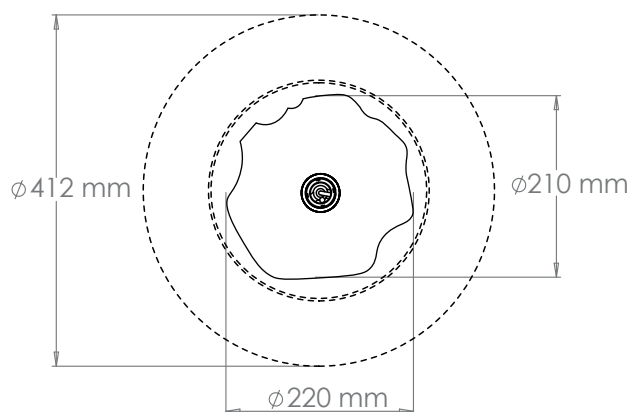

Please Note:- These notes are for guidance only. Vaughan accepts no responsibility for any installation using the above notes. The final decision on installation remains with the installer.