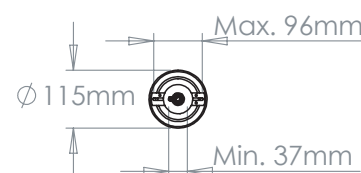

Ceiling Rose Detail

Please Note:- These notes are for guidance only. Vaughan accepts no responsibility for any installation using the above notes. The final decision on installation remains with the installer.