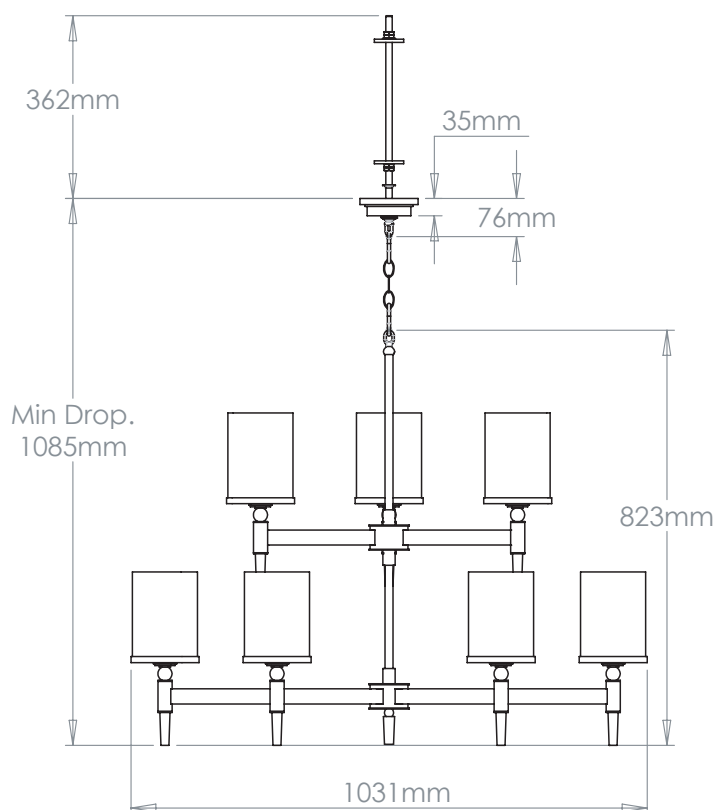

| | |
|----------------------|-----------------|
| Height | 823 mm |
| Width | 1031 mm |
| Depth | 1031 mm |
| Minimum Drop | 1085 mm |
| Weight | 16 Kg |
| Material | Brass and Glass |
| Bulb Quantity | x9 |
| Input Voltage | 230V |
| Dimmable | Mains Dimmable |

Finishes

| | |
|--------|--------------|
| Brass | CL0362.BR.SE |
| Bronze | CL0362.BZ.SE |

Bulb Specification

| | |
|--------------------|---------------------|
| Bulb Base | E14 Candelabra Base |
| Max Wattage | 40W |
| Bulb Supplied | No |
| Vaughan Recommends | LED/2700K/500 lm |

For a brighter light, a bulb with a higher lumen output can be used.

Further Information

Due to the heavy weight of this product it is supplied with a 'bolt through beam' ceiling kit. Fitting to a solid ceiling or restricted access ceiling then your installer may need to consider an alternative fixing method. Supplied with 1m of chain. Allowing for a total drop up to 1975mm.

Also available as a single tier (CL0322).

Ceiling Rose Detail

Please Note:- These notes are for guidance only. Vaughan accepts no responsibility for any installation using the above notes. The final decision on installation remains with the installer.