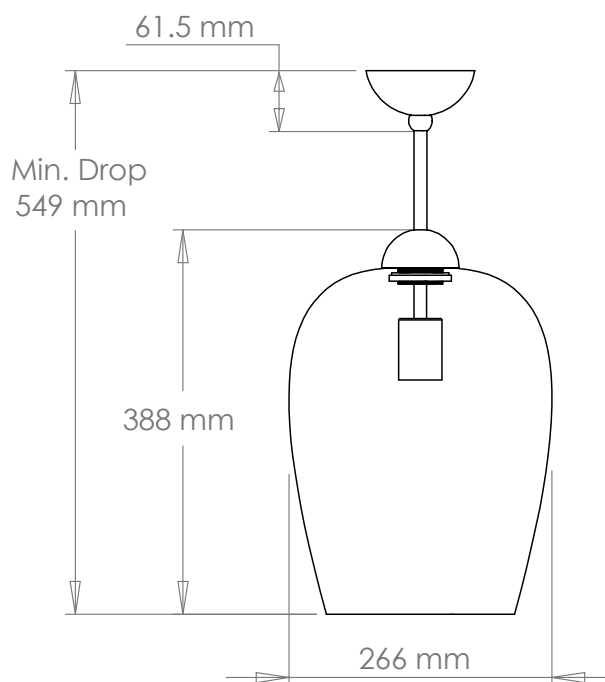

Ceiling Rose Detail

Please Note:- These notes are for guidance only. Vaughan accepts no responsibility for any installation using the above notes. The final decision on installation remains with the installer.