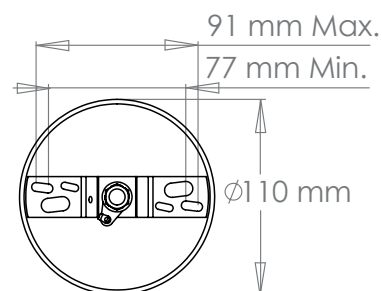

Ceiling Rose Detail

Please Note:- These notes are for guidance only. Vaughan accepts no responsibility for any installation using the above notes. The final decision on installation remains with the installer.