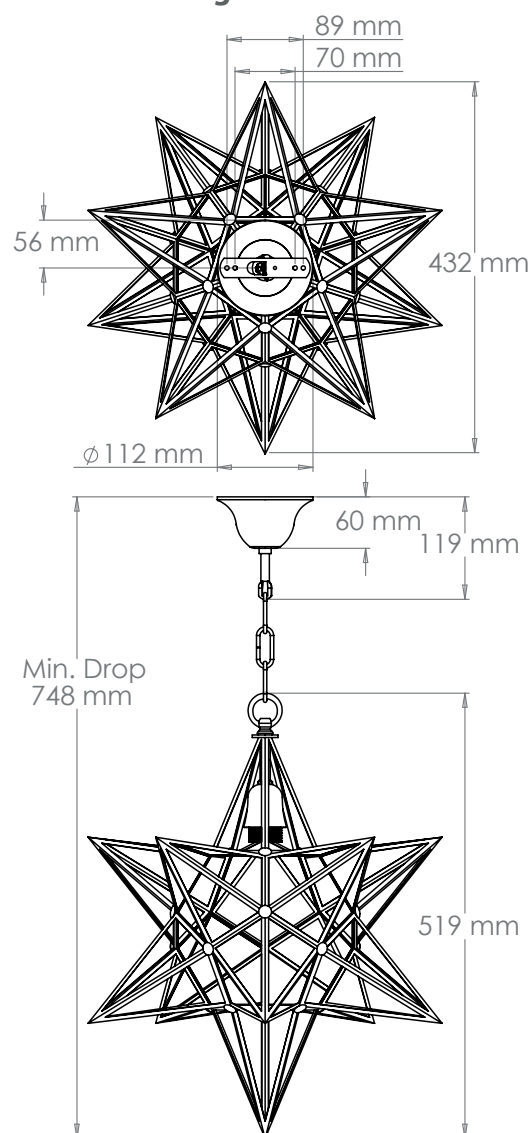

Height	519 mm
Width	432 mm
Depth	432 mm
Minimum Drop	748 mm
Weight	2.35 Kg
Material	Brass and Glass
Bulb Quantity	x1
Input Voltage	230V
Dimmable	Mains Dimmable

Finishes

Brass	CL0213.BR.ES
Nickel	CL0213.NI.ES

Bulb Specification

Bulb Base	E27 Medium Base
Max Wattage	60W
Bulb Supplied	No
Vaughan Recommends	LED/2700K/500 lm

For a brighter light, a bulb with a higher lumen output can be used.

Further Information

Supplied with 1m of chain. Allowing for a total drop up to 1638 mm.

Also available in Small (CL0313) and Large (CL0013).

Ceiling Rose Detail

Please Note:- These notes are for guidance only. Vaughan accepts no responsibility for any installation using the above notes. The final decision on installation remains with the installer.