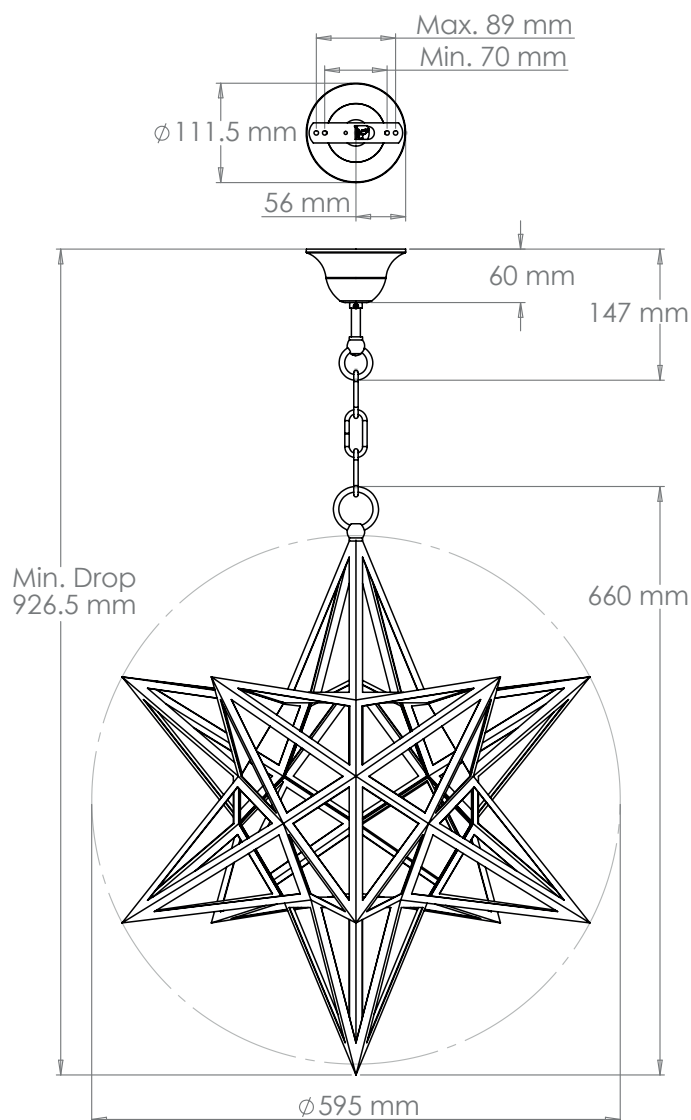

Ceiling Rose Detail

Please Note:- These notes are for guidance only. Vaughan accepts no responsibility for any installation using the above notes. The final decision on installation remains with the installer.