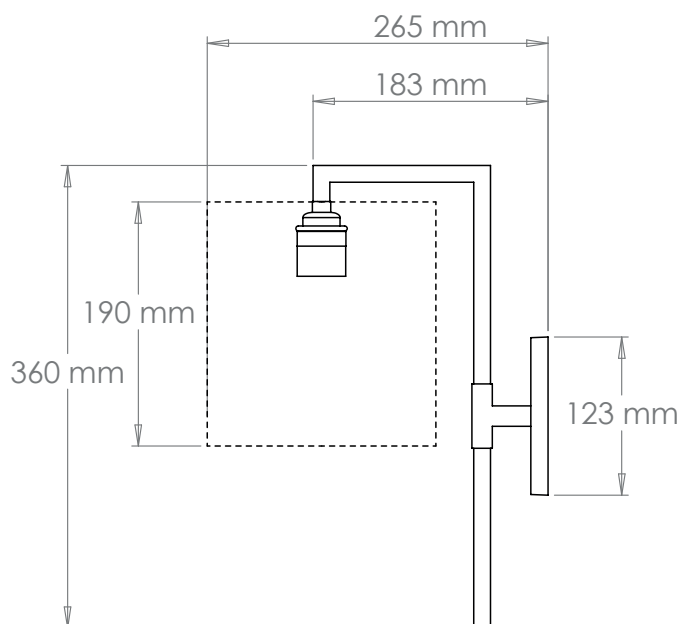

Further Information

Please Note:- These notes are for guidance only. Vaughan accepts no responsibility for any installation using the above notes. The final decision on installation remains with the installer.