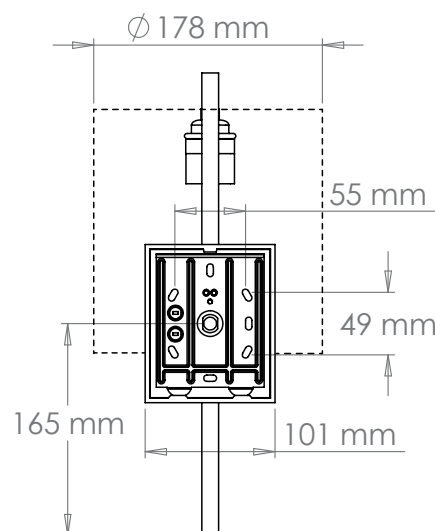

Further Information

Please Note:- These notes are for guidance only. Vaughan accepts no responsibility for any installation using the above notes. The final decision on installation remains with the installer.