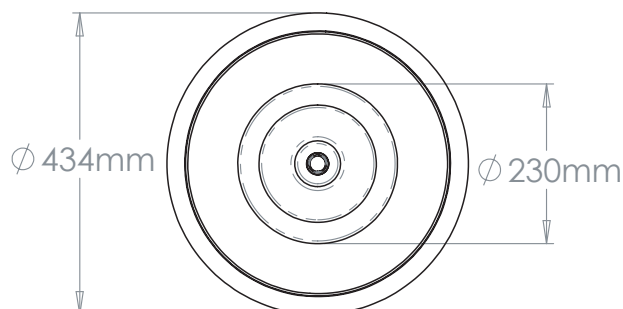

Please Note:- These notes are for guidance only. Vaughan accepts no responsibility for any installation using the above notes. The final decision on installation remains with the installer.