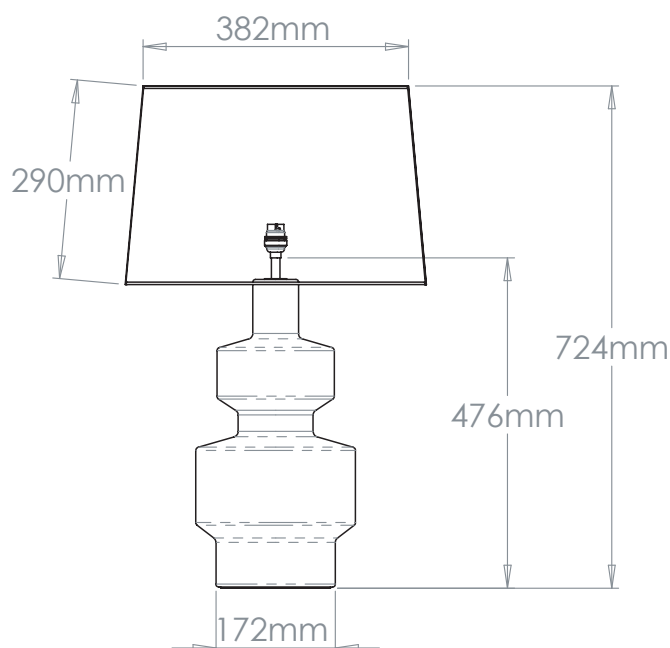

Please Note:- These notes are for guidance only. Vaughan accepts no responsibility for any installation using the above notes. The final decision on installation remains with the installer.