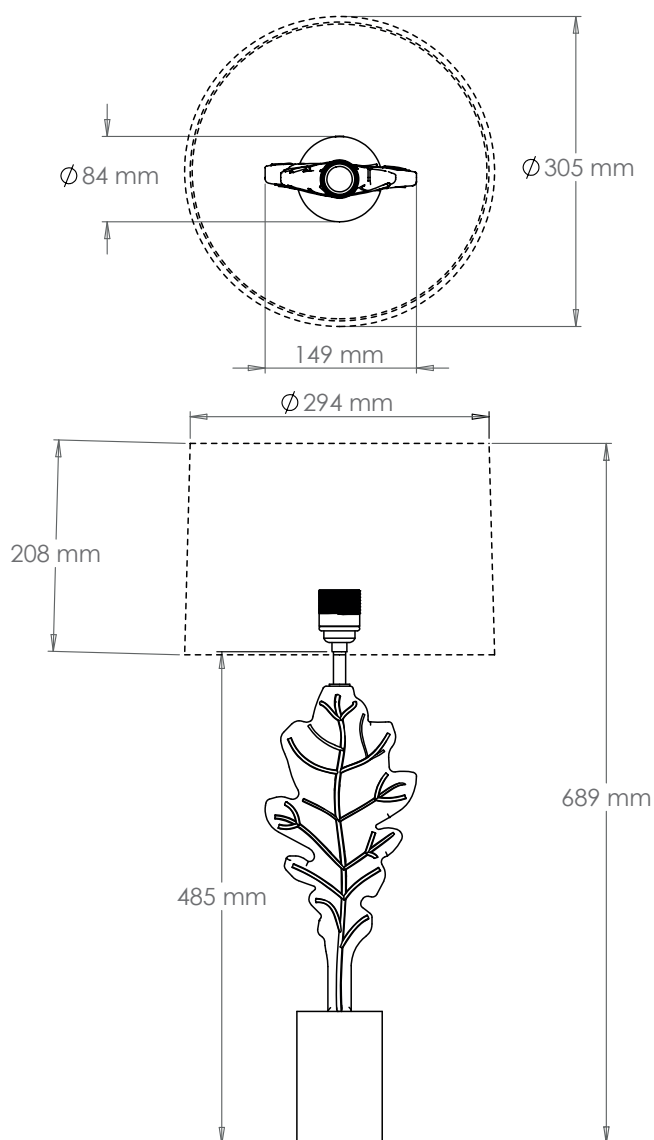

Further Information

Please Note:- These notes are for guidance only. Vaughan accepts no responsibility for any installation using the above notes. The final decision on installation remains with the installer.