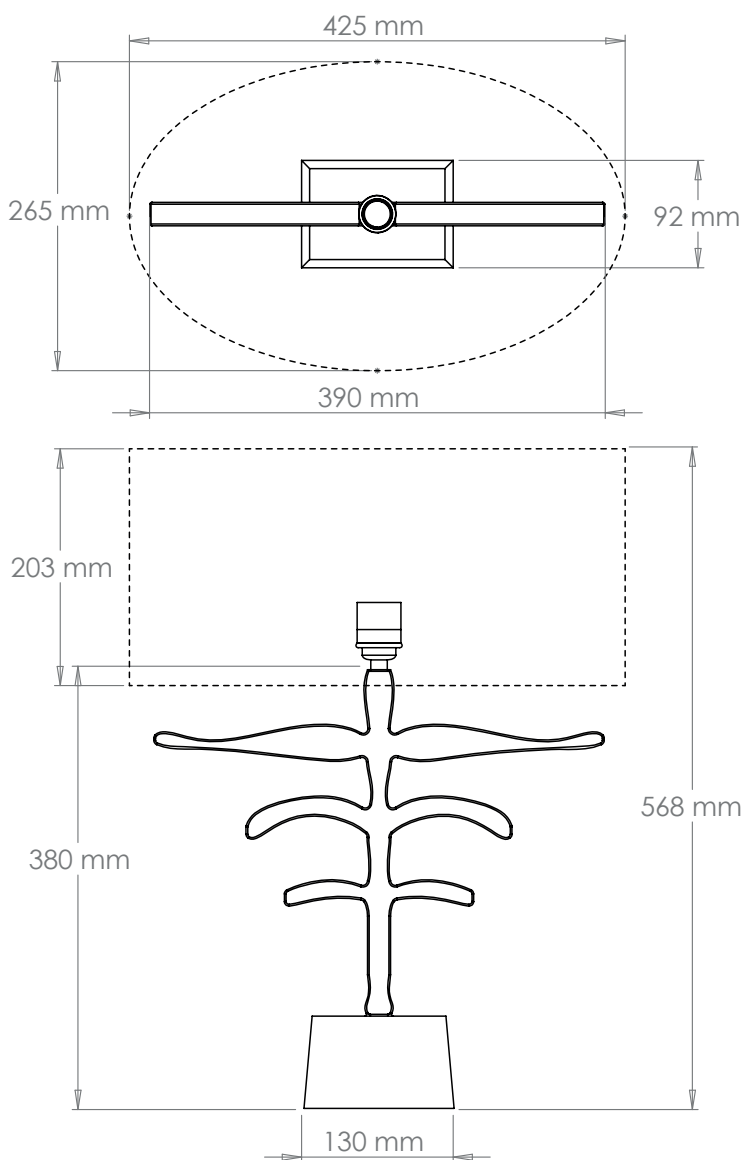

Further Information

Please Note:- These notes are for guidance only. Vaughan accepts no responsibility for any installation using the above notes. The final decision on installation remains with the installer.