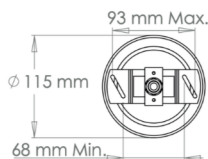

VAUGHAN

Large Petworth Lantern

CL0312

ES Version

Height	432 mm
Width	421 mm
Depth	421 mm
Minimum Drop	557 mm
Weight	9.5 Kg
Material	Brass
Bulb Quantity	x3
Input Voltage	230V
Dimmable	Mains Dimmable

Finishes

Brass	CL0312.BRES
Bronze	CL0312.BZ.ES
Nickel	CL0312.NI.ES

Bulb Specification

Bulb Base	E27 Medium Base
Max Wattage	60W
Bulb Supplied	No
Vaughan Recommends	LED/2700K/500 lm

For a brighter light, a bulb with a higher lumen output can be used.

Further Information

The three sections of the fixed rod are 120 mm, 220 mm and 350 mm, giving total drops of 557 mm and 657 mm and 807 mm.

Ceiling Rose Detail

Please Note:- These notes are for guidance only. Vaughan accepts no responsibility for any installation using the above notes. The final decision on installation remains with the installer.