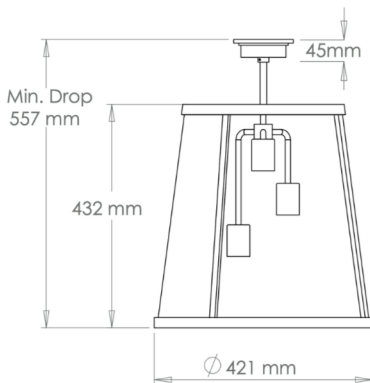

VAUGHAN

Large Petworth Lantern

CL0312

ES Version

Height	432 mm
Width	421 mm
Depth	421 mm
Minimum Drop	557 mm
Weight	9.5 Kg
Material	Brass
Bulb Quantity	x3
Input Voltage	230V
Dimmable	Mains Dimmable

Finishes

Brass	CL0312.BRES
Bronze	CL0312.BZ.ES
Nickel	CL0312.NI.ES

Bulb Specification

Bulb Base	E27 Medium Base
Max Wattage	60W
Bulb Supplied	No
Vaughan Recommends	LED/2700K/500 lm

For a brighter light, a bulb with a higher lumen output can be used.

Further Information

The three sections of the fixed rod are 120 mm, 220 mm and 350 mm, giving total drops of 557 mm and 657 mm and 807 mm.

Ceiling Rose Detail

Please Note:- These notes are for guidance only. Vaughan accepts no responsibility for any installation using the above notes. The final decision on installation remains with the installer.