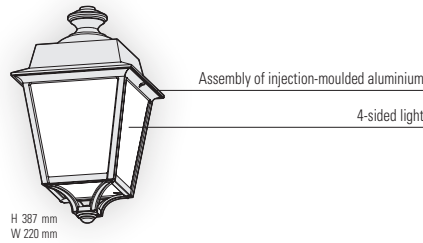

Place des Vosges 1 Évolution

IP65 (lantern)
Class 1

Aluminium
Clear or opal PMMA diffuser

SOURCES

E27 - 60W max (except model 2) H 160 mm max
E27 - 23W max (model 2) Ø 66 mm - H 150 mm max
GU10 PAR16 LED - 9W max (model 2) H 60 mm max