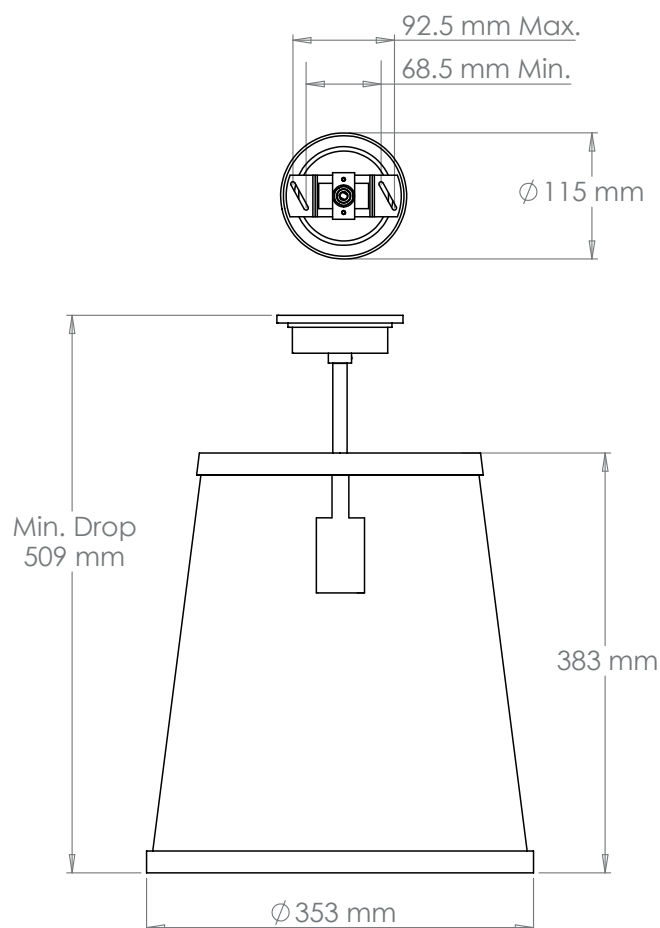

Ceiling Rose Detail

Please Note:- These notes are for guidance only. Vaughan accepts no responsibility for any installation using the above notes. The final decision on installation remains with the installer.