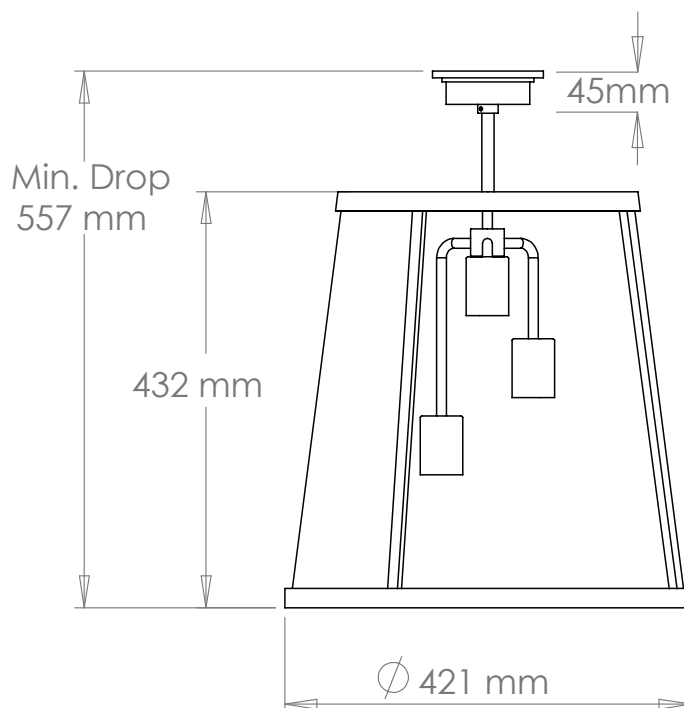

Ceiling Rose Detail

Please Note:- These notes are for guidance only. Vaughan accepts no responsibility for any installation using the above notes. The final decision on installation remains with the installer.