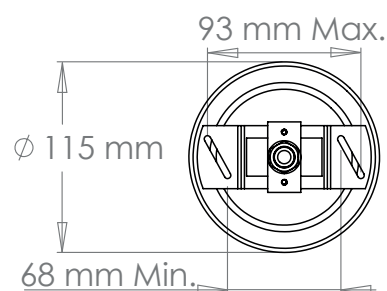

Ceiling Rose Detail

Please Note:- These notes are for guidance only. Vaughan accepts no responsibility for any installation using the above notes. The final decision on installation remains with the installer.