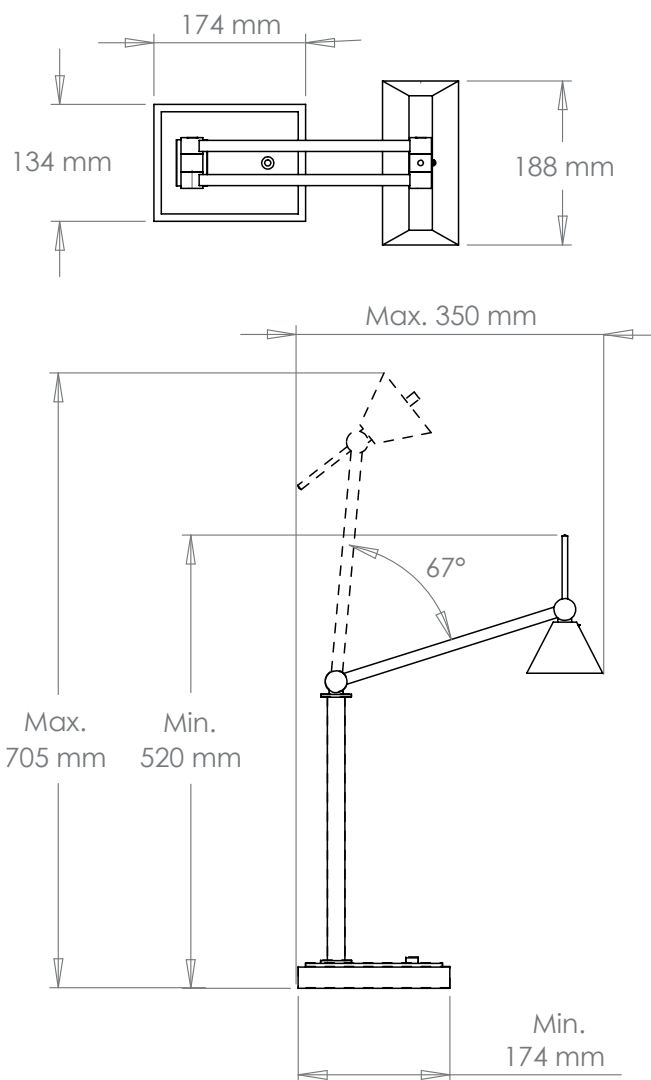

| | |
|----------------------|----------------|
| Height | 705 mm |
| Width | 188 mm |
| Depth | 350 mm |
| Weight | 4 Kg |
| Material | Brass |
| Bulb Quantity | x1 |
| Input Voltage | 230V |
| Dimmable | Mains Dimmable |

Finishes

Brass

TM0088.BR.ES

Bulb Specification

Bulb Base

G9 Base

Max Wattage

33W

Bulb Supplied

No

Vaughan Recommends

LED/2700K/500 lm

For a brighter light, a bulb with a higher lumen output can be used.

Further Information

All dimensions given are with arms at maximum extension.

Please Note:- These notes are for guidance only. Vaughan accepts no responsibility for any installation using the above notes. The final decision on installation remains with the installer.