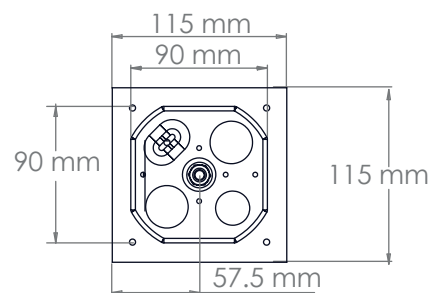

Height	115 mm
Width	115 mm
Depth	390 mm
Weight	1.2 Kg
Material	Brass
Bulb Quantity	x1
Input Voltage	230V
Dimmable	Non-Dimmable

Finishes

Brass	WA0311.BR.EU
Bronze	WA0311.BZ.EU
Brushed Nickel	WA0311.BN.EU

Light Source

Light Source	Integral LED Unit
Wattage	2.3W
Vaughan Recommends	LED/4000K/130 lm

Further Information

Integral LED units are supplied fitted with this and are replaceable.

Please Note:- These notes are for guidance only. Vaughan accepts no responsibility for any installation using the above notes. The final decision on installation remains with the installer.