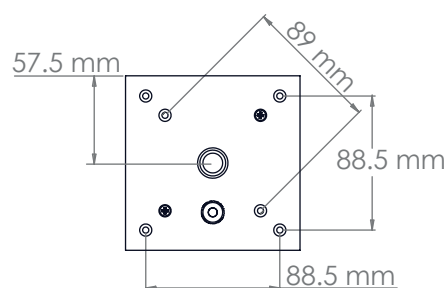

Height	115 mm
Width	115 mm
Depth	390 mm
Weight	1.2 Kg
Material	Brass
Bulb Quantity	x1
Input Voltage	230V
Dimmable	Non-Dimmable

Finishes

Brass	WA0311.BR.EU
Bronze	WA0311.BZ.EU
Brushed Nickel	WA0311.BN.EU

Light Source

Light Source	Integral LED Unit
Wattage	2.3W
Vaughan Recommends	LED/4000K/130 lm

Further Information

Integral LED units are supplied fitted with this and are replaceable.

Please Note:- These notes are for guidance only. Vaughan accepts no responsibility for any installation using the above notes. The final decision on installation remains with the installer.