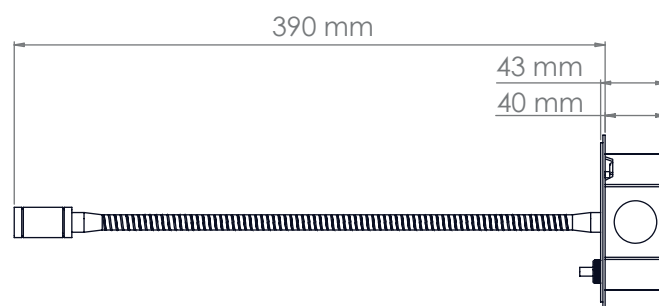

Height	115 mm
Width	115 mm
Depth	390 mm
Weight	1.2 Kg
Material	Brass
Bulb Quantity	x1
Input Voltage	230V
Dimmable	Non-Dimmable

Finishes

Brass	WA0311.BR.EU
Bronze	WA0311.BZ.EU
Brushed Nickel	WA0311.BN.EU

Light Source

Light Source	Integral LED Unit
Wattage	2.3W
Vaughan Recommends	LED/4000K/130 lm

Further Information

Integral LED units are supplied fitted with this and are replaceable.

Please Note:- These notes are for guidance only. Vaughan accepts no responsibility for any installation using the above notes. The final decision on installation remains with the installer.