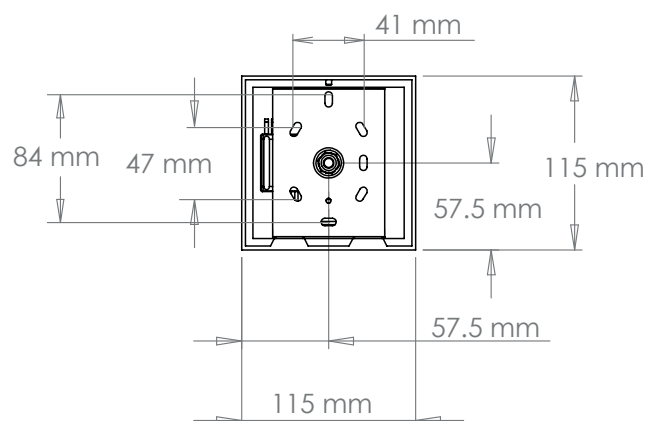

Height	115 mm
Width	115 mm
Depth	418 mm
Weight	1.7 Kg
Material	Brass
Bulb Quantity	x1
Input Voltage	230V
Dimmable	Non-Dimmable

Finishes

Brass	WA0304.BR.EU
Bronze	WA0304.BZ.EU
Brushed Nickel	WA0304.BN.EU

Light Source

Light Source	Integral LED Unit
Wattage	2.3W
Vaughan Recommends	LED/4000K/130 lm

Further Information

Integral LED units are supplied fitted with this and are replaceable.

Please Note:- These notes are for guidance only. Vaughan accepts no responsibility for any installation using the above notes. The final decision on installation remains with the installer.