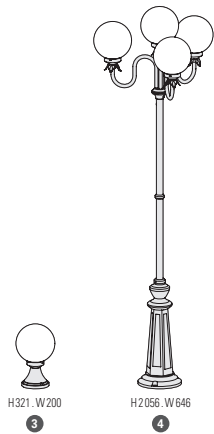

Moon

IP44
IK08
Class 1

Aluminium
Opal or smoked $\varnothing$ 200 mm PMMA globe (models 1 to 4)
Opal $\varnothing$ 300 mm PMMA globe (models 5 to 13)

SOURCES

MODELS $\varnothing$ 200 mm

MODELS $\varnothing$ 300 mm