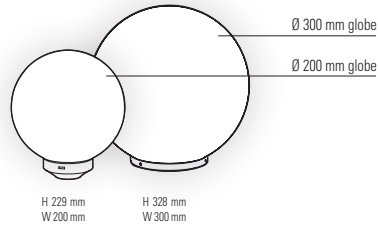

Moon

IP44
IK08
Class 1

Aluminium
Opal or smoked $\varnothing$ 200 mm PMMA globe (models 1 to 4)
Opal $\varnothing$ 300 mm PMMA globe (models 5 to 13)

SOURCES

MODELS $\varnothing$ 200 mm

MODELS $\varnothing$ 300 mm

Moon

REFERENCES

Replace **•••** with the colour code / replace **(••)** with the country's electrical socket code

$\varnothing$ 200mm

MODELS	GLOBES	E27	CORNER PLATE	SPARE GLOBES
1	SMOKED PMMA	109 001 •••	147 004 •••	165 015 607
	OPAL PMMA	109 002 •••		165 015 606
2	SMOKED PMMA	109 003 •••	147 004 •••	165 015 607
	OPAL PMMA	109 004 •••		165 015 606
3	SMOKED PMMA	109 007 •••		165 015 607
	OPAL PMMA	109 008 •••		165 015 606
4	SMOKED PMMA	109 011 •••		165 015 607
	OPAL PMMA	109 012 •••		165 015 606

$\varnothing$ 300mm

MODELS	E27	E27 + SENSOR	SOCKET	CORNER PLATE	SPARE OPAL GLOBE
5	109 019 •••	109 020 •••		147 006 •••	165 016 606
6	109 013 •••				165 016 606
7	109 014 •••				165 016 606
8	109 017 •••				165 016 606
9	109 016 •••				165 016 606
10	109 021 •••	109 022 •••	109 023 •••(••)		165 016 606
11	109 015 •••				165 016 606
12	109 025 •••				165 016 606
13	109 024 •••				165 016 606

COLOURS CODES

Replace **•••** with the colour code

	RAL 9005 JET BLACK 000		RAL 6009 BRITISH GREEN 019
	SLATE GREY 059		RAL 6009 FIR GREEN 067
	GREEN PATINA 008		SANDSTONE 054
	WHITE 001		LIMESTONE 053

Other colours on request

SOCKETS CODES

Except for French socket, replace **(••)** with country's socket code

	SCHUKO SOCKET SK		SWISS SOCKET CH
	type F		type J

MOUNTING