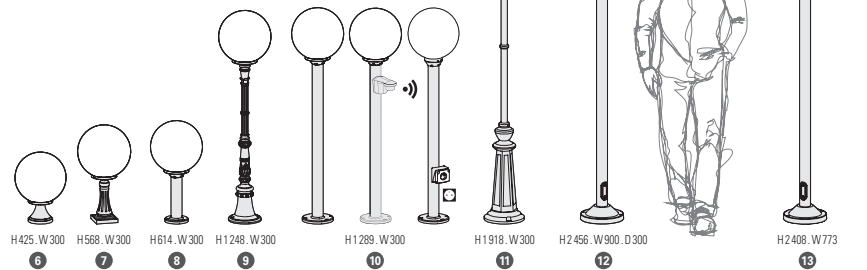

Moon

IP44
IK08
Class 1

Aluminium
Opal or smoked $\varnothing$ 200 mm PMMA globe (models 1 to 4)
Opal $\varnothing$ 300 mm PMMA globe (models 5 to 13)

SOURCES

MODELS $\varnothing$ 200 mm

MODELS $\varnothing$ 300 mm

Moon

REFERENCES

Replace **•••** with the colour code / replace **(••)** with the country's electrical socket code

$\varnothing$ 200mm

MODELS	GLOBES	E27	CORNER PLATE	SPARE GLOBES
1	SMOKED PMMA	109 001 •••	147 004 •••	165 015 607
	OPAL PMMA	109 002 •••		165 015 606
2	SMOKED PMMA	109 003 •••	147 004 •••	165 015 607
	OPAL PMMA	109 004 •••		165 015 606
3	SMOKED PMMA	109 007 •••		165 015 607
	OPAL PMMA	109 008 •••		165 015 606
4	SMOKED PMMA	109 011 •••		165 015 607
	OPAL PMMA	109 012 •••		165 015 606

$\varnothing$ 300mm

MODELS	E27	E27 + SENSOR	SOCKET	CORNER PLATE	SPARE OPAL GLOBE
5	109 019 •••	109 020 •••		147 006 •••	165 016 606
6	109 013 •••				165 016 606
7	109 014 •••				165 016 606
8	109 017 •••				165 016 606
9	109 016 •••				165 016 606
10	109 021 •••	109 022 •••	109 023 •••(••)		165 016 606
11	109 015 •••				165 016 606
12	109 025 •••				165 016 606
13	109 024 •••				165 016 606

COLOURS CODES

Replace **•••** with the colour code

	RAL 9005 JET BLACK 000		RAL 6009 BRITISH GREEN 019
	SLATE GREY 059		RAL 6009 FIR GREEN 067
	GREEN PATINA 008		SANDSTONE 054
	WHITE 001		LIMESTONE 053

Other colours on request

SOCKETS CODES

Except for French socket, replace **(••)** with country's socket code

	SCHUKO SOCKET SK		SWISS SOCKET CH
	type F		type J

MOUNTING