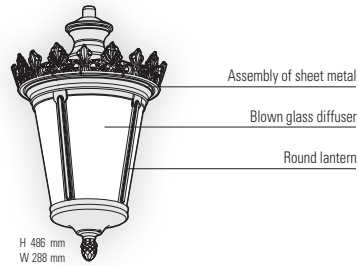

Louvre

IP44
IP65 (lantern - on request except model 4)
Class 1

Aluminium or patinated lacquered copper
Clear glass diffuser
Opal glass diffuser on request

SOURCES

LED 13W - 3000K warm white - triac dimmable (except model 4)
E27 - 105W max H200 mm max (except model 4)
Ø60 mm - H200 mm max (model 4)