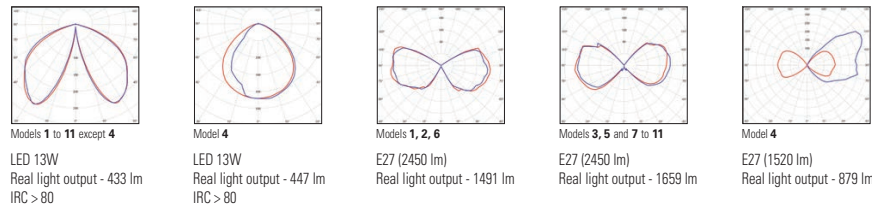

Louvre

IP44
IP65 (lantern - on request except model 4)
Class 1

Aluminium or patinated lacquered copper
Clear glass diffuser
Opal glass diffuser on request

SOURCES

LED 13W - 3000K warm white - triac dimmable (except model 4)
E27 - 105W max H200 mm max (except model 4)
Ø60 mm - H200 mm max (model 4)