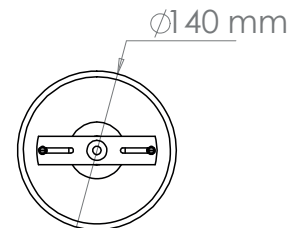

Canopy Detail

Please Note:- These notes are for guidance only. Vaughan accepts no responsibility for any installation using the above notes. The final decision on installation remains with the installer.