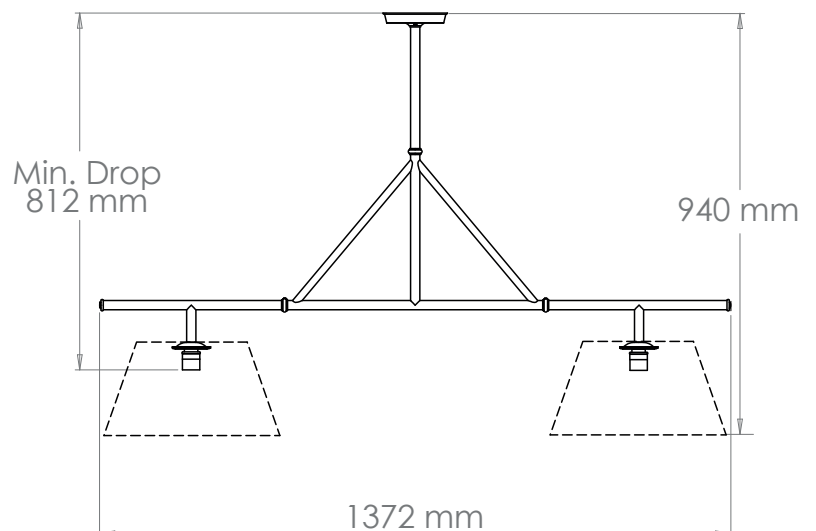

Canopy Detail

Please Note:- These notes are for guidance only. Vaughan accepts no responsibility for any installation using the above notes. The final decision on installation remains with the installer.