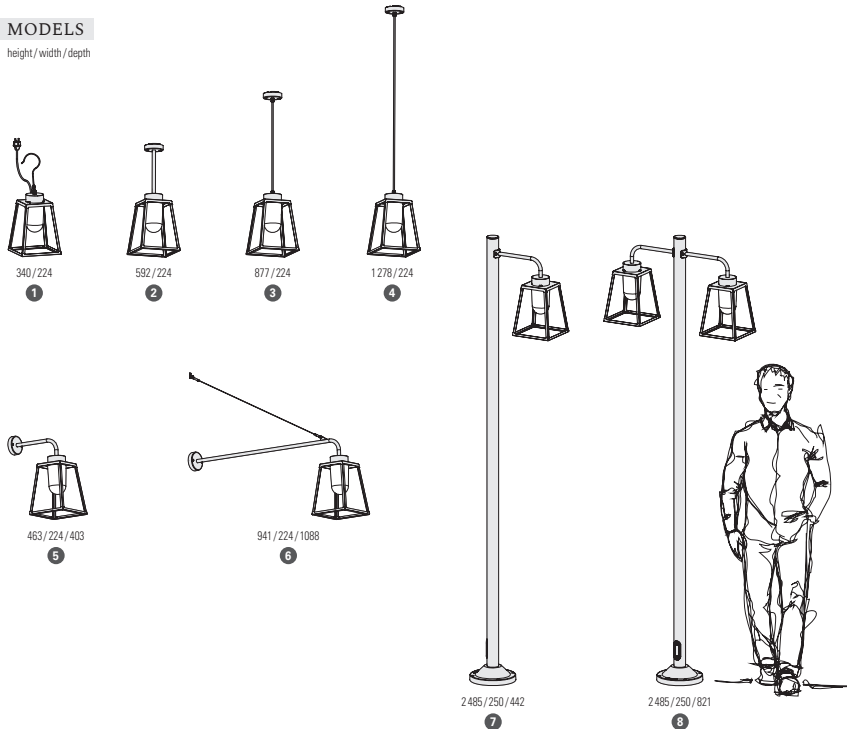

MODELS

height / width / depth

Lampio

REFERENCES

Replace ●●● with the colour code or material code / replace (●) with the country's electrical plug code

MODELS	DIFFUSERS	E27	SPARE DIFFUSERS
1	CLEAR GLASS	131 001 ●●● (●)	165 035 609
	FROSTED GLASS	131 002 ●●● (●)	165 035 610
2	CLEAR GLASS	131 003 ●●●	165 035 609
	FROSTED GLASS	131 004 ●●●	165 035 610
3	CLEAR GLASS	131 005 ●●●	165 035 609
	FROSTED GLASS	131 006 ●●●	165 035 610
4	CLEAR GLASS	131 007 ●●●	165 035 609
	FROSTED GLASS	131 008 ●●●	165 035 610
5	CLEAR GLASS	131 009 ●●●	165 035 609
	FROSTED GLASS	131 010 ●●●	165 035 610
6	CLEAR GLASS	131 011 ●●●	165 035 609
	FROSTED GLASS	131 012 ●●●	165 035 610
7	CLEAR GLASS	131 013 ●●●	165 035 609
	FROSTED GLASS	131 014 ●●●	165 035 610
8	CLEAR GLASS	131 015 ●●●	165 035 609
	FROSTED GLASS	131 016 ●●●	165 035 610

COLOURS CODES

Replace ●●● with the colour code →

	RAL 7021 BLACK GREY 107		RAL 3013 TOMATO RED 110
	RAL 7044 SILK GREY 105		RAL 2004 PURE ORANGE 014
	RAL 9010 PURE WHITE 101		RAL 1016 SULFUR YELLOW 068
	BLUE 111		RAL 6025 FERN GREEN 109

Other colours on request

MATERIAL CODES

	TINTED LACQUERED BRASS 070
	COPPER 080
	patinated lacquered

PLUGS CODES

Except for French plugs, replace (●) with the country's plug code →

	SCHUKO PLUG SK type F		UK PLUG UK type G		SWISS PLUG CH type J

MOUNTING