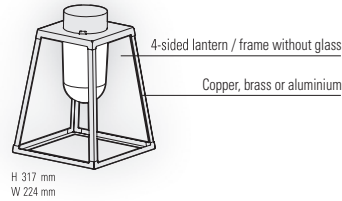

Lampio

IP65 (antenn)
Class 2
Class 1 (models 7, 8)

Aluminium or tinted lacquered brass or patinated lacquered copper
Cup, rod, brackets and poles: black grey 107 (RAL 7021)
Clear or frosted glass diffuser

SOURCE

E27 - 52W max Ø66 mm - H150 mm max

E27 (2450 lm)
Real light output / frosted - 1558 lm
Real light output / clear - 1673 lm