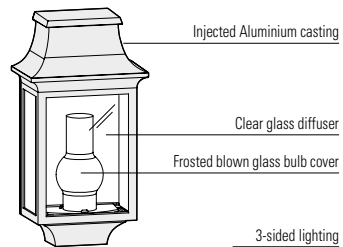

Louis Philippe 7

Aluminium
Clear glass diffuser
IP44 / Class 2

SOURCES

E27 - 23W max Ø40 mm - H160 mm max
G9 - 40W max

MODEL

H: 373 mm
W: 197 mm
D: 125 mm

REFERENCES

Replace ●●● with the colour code

MODEL	E27	G9
1	136 001 ●●●	136 002 ●●●
SPARE DIFFUSERS		
	SPARE SET OF CLEAR GLASS	165 042 609
	SPARE FROSTED GLASS BULB COVER	165 076 610

COLOURS CODES

Replace ●●● with the colour code

	RAL 9005 JET BLACK	000		OLD RUSTIC	046
	SLATE GREY	059		GREEN PATINA	008
	WHITE	001		GOLD PATINA	009
	SANDSTONE	054	Other colours on request		

MOUNTING

Wiring entry point in grey
Fixing kit included