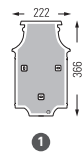

Louis Philippe 1

IP44
Class 1

Aluminium or tinted lacquered brass or raw zinc
Clear glass diffuser

SOURCE

E27 - 75W max Ø60 mm - H 200 mm max

Assembly of spot-welded sheet metal

3-sided light

H 366 mm
W 222 mm
D 132 mm

REFERENCE

Replace **•••** with the colour code or material code

MODEL	E27	SPARE DIFFUSER
1	134 001 •••	165 040 609

COLOURS CODES

Replace **•••** with the colour code

	RAL 9005 JET BLACK 000		SANDSTONE 054
	SLATE GREY 059		OLD RUSTIC 046
	WHITE 001		GREEN PATINA 008
Other colours on request			GOLD PATINA 009

MATERIAL CODES

	TINTED LACQUERED BRASS 070
	RAW ZINC 092

MOUNTING

366 / 222 / 132