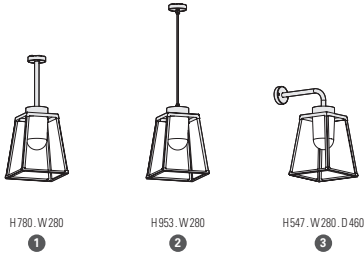

Lampio 2

IP65 (lantern)
Class 1

Aluminium or tinted lacquered brass or patinated lacquered copper
Cup, rod, bracket and pole: black grey 107 (RAL 7021)
Clear or frosted glass diffuser

SOURCE

E27 - 52W max Ø80 mm - H172 mm max

E27 (2450 lm)
Real light output / frosted - 1558 lm
Real light output / clear - 1673 lm

MODELS

Lampio 2

REFERENCES

Replace ●●● with the colour code or the material code

MODELS	DIFFUSERS	E27	CORNER PLATE	SPARE DIFFUSERS
1	CLEAR GLASS	178 001 ●●●		165 095 609
	FROSTED GLASS	178 002 ●●●		165 095 610
2	CLEAR GLASS	178 003 ●●●		165 095 609
	FROSTED GLASS	178 004 ●●●		165 095 610
3	CLEAR GLASS	178 005 ●●●	147 005 ●●●	165 095 609
	FROSTED GLASS	178 006 ●●●		165 095 610
4	CLEAR GLASS	178 007 ●●●		165 095 609
	FROSTED GLASS	178 008 ●●●		165 095 610
5	CLEAR GLASS	178 009 ●●●		165 095 609
	FROSTED GLASS	178 010 ●●●		165 095 610

COLOURS CODES

Replace ●●● with the colour code

	RAL 7021 BLACK GREY 107		RAL 3013 TOMATO RED 110
	RAL 7044 SILK GREY 105		RAL 2004 PURE ORANGE 014
	RAL 9010 PURE WHITE 101		RAL 1016 SULFUR YELLOW 068
	BLUE 111		RAL 6025 FERN GREEN 109

Other colours on request

MATERIAL CODES

	TINTED LACQUERED BRASS 070
	PATINATED LACQUERED COPPER 080

With cup, rod, bracket and pole Black grey colour 107 (RAL 7021) for all materials

MOUNTING