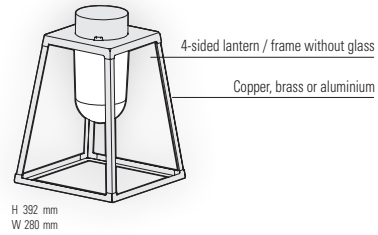

Lampio 2

IP65 (lantern)
Class 1

Aluminium or tinted lacquered brass or patinated lacquered copper
Cup, rod, bracket and pole: black grey 107 (RAL 7021)
Clear or frosted glass diffuser

SOURCE

E27 - 52W max Ø80 mm - H172 mm max

E27 (2450 lm)
Real light output / frosted - 1558 lm
Real light output / clear - 1673 lm

MODELS

Lampio 2

REFERENCES

Replace ●●● with the colour code or the material code

MODELS	DIFFUSERS	E27	CORNER PLATE	SPARE DIFFUSERS
1	CLEAR GLASS	178 001 ●●●		165 095 609
	FROSTED GLASS	178 002 ●●●		165 095 610
2	CLEAR GLASS	178 003 ●●●		165 095 609
	FROSTED GLASS	178 004 ●●●		165 095 610
3	CLEAR GLASS	178 005 ●●●	147 005 ●●●	165 095 609
	FROSTED GLASS	178 006 ●●●		165 095 610
4	CLEAR GLASS	178 007 ●●●		165 095 609
	FROSTED GLASS	178 008 ●●●		165 095 610
5	CLEAR GLASS	178 009 ●●●		165 095 609
	FROSTED GLASS	178 010 ●●●		165 095 610

COLOURS CODES

Replace ●●● with the colour code

	RAL 7021 BLACK GREY 107		RAL 3013 TOMATO RED 110
	RAL 7044 SILK GREY 105		RAL 2004 PURE ORANGE 014
	RAL 9010 PURE WHITE 101		RAL 1016 SULFUR YELLOW 068
	BLUE 111		RAL 6025 FERN GREEN 109

Other colours on request

MATERIAL CODES

	TINTED LACQUERED BRASS 070
	PATINATED LACQUERED COPPER 080

With cup, rod, bracket and pole Black grey colour 107 (RAL 7021) for all materials

MOUNTING