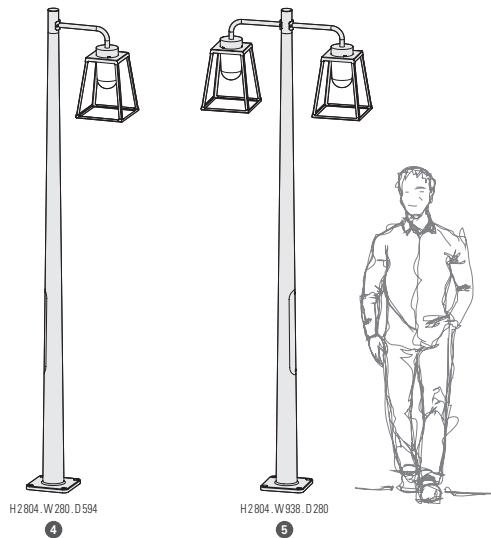

Lampio 2

IP65 (lantern)
Class 1

Aluminium or tinted lacquered brass or patinated lacquered copper
Cup, rod, bracket and pole: black grey 107 (RAL 7021)
Clear or frosted glass diffuser

SOURCE

E27 - 52W max Ø80 mm - H172 mm max

E27 (2450 lm)
Real light output / frosted - 1558 lm
Real light output / clear - 1673 lm

MODELS

Lampio 2

REFERENCES

Replace ●●● with the colour code or the material code

MODELS	DIFFUSERS	E27	CORNER PLATE	SPARE DIFFUSERS
1	CLEAR GLASS	178 001 ●●●		165 095 609
	FROSTED GLASS	178 002 ●●●		165 095 610
2	CLEAR GLASS	178 003 ●●●		165 095 609
	FROSTED GLASS	178 004 ●●●		165 095 610
3	CLEAR GLASS	178 005 ●●●	147 005 ●●●	165 095 609
	FROSTED GLASS	178 006 ●●●		165 095 610
4	CLEAR GLASS	178 007 ●●●		165 095 609
	FROSTED GLASS	178 008 ●●●		165 095 610
5	CLEAR GLASS	178 009 ●●●		165 095 609
	FROSTED GLASS	178 010 ●●●		165 095 610

COLOURS CODES

Replace ●●● with the colour code

	RAL 7021 BLACK GREY 107		RAL 3013 TOMATO RED 110
	RAL 7044 SILK GREY 105		RAL 2004 PURE ORANGE 014
	RAL 9010 PURE WHITE 101		RAL 1016 SULFUR YELLOW 068
	BLUE 111		RAL 6025 FERN GREEN 109

Other colours on request

MATERIAL CODES

	TINTED LACQUERED BRASS 070
	PATINATED LACQUERED COPPER 080

With cup, rod, bracket and pole Black grey colour 107 (RAL 7021) for all materials

MOUNTING