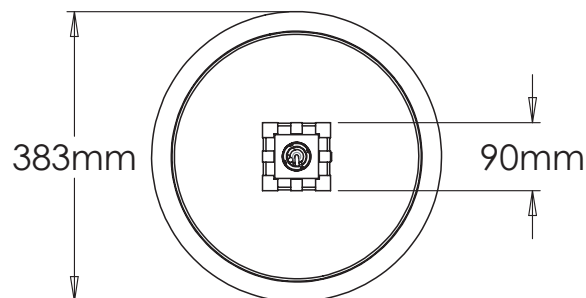

Height	401mm
Width	90mm
Depth	90mm
Weight	7.8 Kg
Material	Brass
Bulb Quantity	x1
Input Voltage	230V
Dimmable	Mains Dimmable

Recommended Shade

Shade Shown	15" Warwick
Height with Shade	650mm
Width with Shade	380mm
Depth with Shade	380mm

Finishes

Brass	TM0100.BR.ES
-------	--------------

Bulb Specification

Bulb Base	E27 Medium Base
Max Wattage	60W
Bulb Supplied	No
Vaughan Recommends	LED/2700K/500 lm

For a brighter light, a bulb with a higher lumen output can be used.