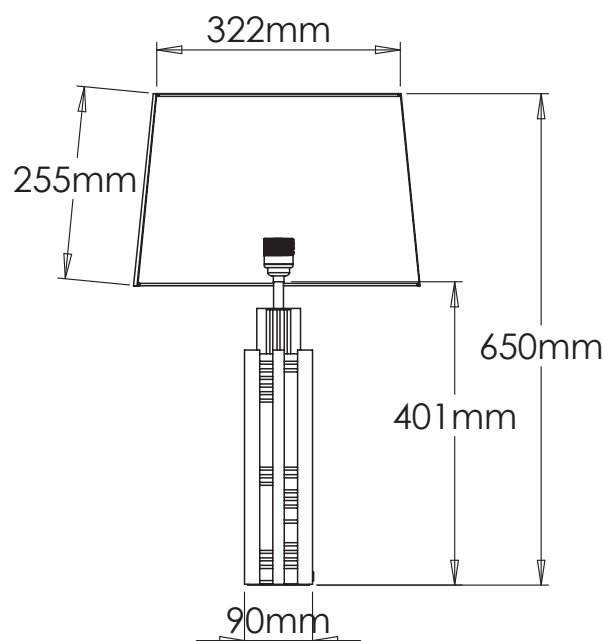

Height	401mm
Width	90mm
Depth	90mm
Weight	7.8 Kg
Material	Brass
Bulb Quantity	x1
Input Voltage	230V
Dimmable	Mains Dimmable

Recommended Shade

Shade Shown	15" Warwick
Height with Shade	650mm
Width with Shade	380mm
Depth with Shade	380mm

Finishes

Brass	TM0100.BR.ES
-------	--------------

Bulb Specification

Bulb Base	E27 Medium Base
Max Wattage	60W
Bulb Supplied	No
Vaughan Recommends	LED/2700K/500 lm

For a brighter light, a bulb with a higher lumen output can be used.